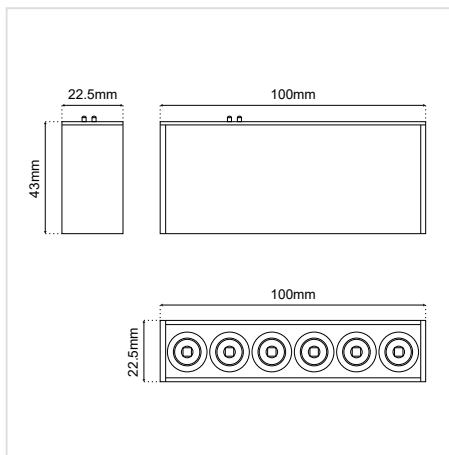

DOT06 MAGNETIC MINI

6W 34D RA90 24V

GENERAL INFORMATION

MATERIAL	Aluminium
APPLICATION	For Magnetic Track
DIRECTION OF MOUNTING	Ceiling / Wall
DIMENSIONS (L×W×H)	100 × 22.5 × 42 mm
IP CLASSIFICATION	IP20
LIFE TIME	30000 Hours
WARRANTY	3 Years
ORIGIN	PRC

ILLUMINANT

WATTAGE	6W
VOLTAGE	24 VDC
OUTPUT	510 lm
CRI	Ra90
LED TYPE	OSRAM
BEAM ANGLE	34D
DIMMABLE	Yes

COLOR	CCT	SKU
Sandy black	2700K	≡4010103-105
	3000K	≡4010103-011
	4000K	≡4010103-116
Sandy white	2700K	≡4010103-221
	3000K	≡4010103-220
	4000K	≡4010103-222

DOT06 MAGNETIC MINI 6W 34D RA90 24V

POLAR LIGHT DISTRIBUTION DIAGRAM

LINEAR INTENSITY DISTRIBUTION