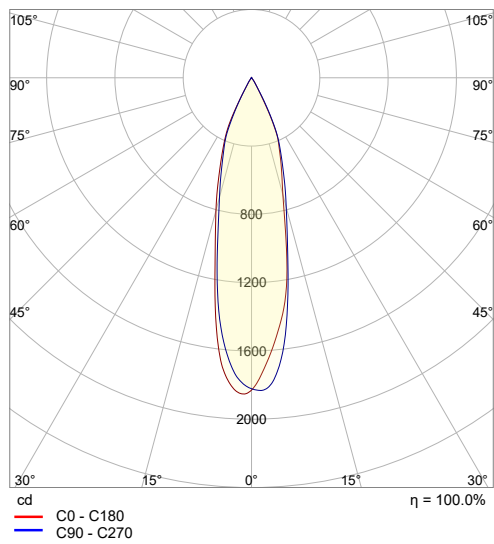

DOT06 MAGNETIC MINI

6W 34D RA90 24V

GENERAL INFORMATION

MATERIAL	Aluminium
APPLICATION	For Magnetic Track
DIRECTION OF MOUNTING	Ceiling / Wall
DIMENSIONS (L×W×H)	100 × 22.5 × 42 mm
IP CLASSIFICATION	IP20
LIFE TIME	30000 Hours
WARRANTY	3 Years
ORIGIN	PRC

ILLUMINANT

WATTAGE	6W
VOLTAGE	24 VDC
OUTPUT	510 lm
CRI	Ra90
LED TYPE	OSRAM
BEAM ANGLE	34D
DIMMABLE	Yes

COLOR	CCT	SKU
Sandy black	2700K	≡4010103-105
	3000K	≡4010103-011
	4000K	≡4010103-116
Sandy white	2700K	≡4010103-221
	3000K	≡4010103-220
	4000K	≡4010103-222

DOT06 MAGNETIC MINI 6W 34D RA90 24V

POLAR LIGHT DISTRIBUTION DIAGRAM

LINEAR INTENSITY DISTRIBUTION