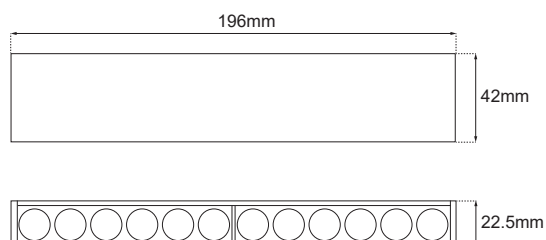

DOT12 MAGNETIC MINI 12W 34D RA90 24V

GENERAL INFORMATION

MATERIAL	Aluminium
APPLICATION	For Magnetic Track
DIRECTION OF MOUNTING	Ceiling / Wall
DIMENSIONS (L×W×H)	196 × 22.5 × 42mm
IP CLASSIFICATION	IP20
LIFE TIME	30000 Hours
WARRANTY	3 Years
ORIGIN	China

ILLUMINANT

WATTAGE	12W
VOLTAGE	24 VDC
OUTPUT	1000Lm
CRI	Ra90
LED TYPE	OSRAM
BEAM ANGLE	34D
DIMMABLE	Yes

Color	CCT	SKU	
		DALI, Triac, 0/1-10V Dimmable (External driver)	DALI (Internal driver 24VDC)
Sandy black	3000K	≡4010103-012	≡4010103-185
	4000K	≡4010103-083	≡4010103-186
Sandy white	3000K	≡4010103-077	≡4010103-187
	4000K	≡4010103-084	≡4010103-188