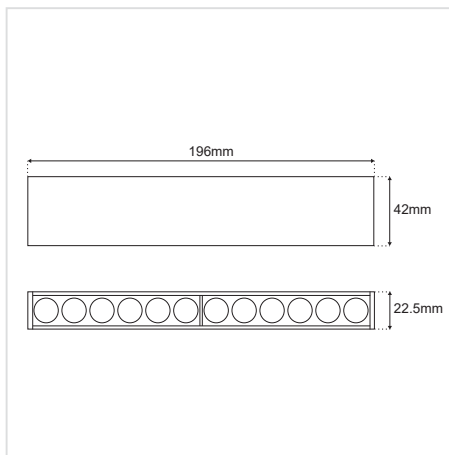

### GENERAL INFORMATION

MATERIAL	Aluminium
APPLICATION	For Magnetic Track
DIRECTION OF MOUNTING	Ceiling / Wall
DIMENSIONS (L×W×H)	196 × 22.5 × 42mm
IP CLASSIFICATION	IP20
LIFE TIME	30000 Hours
WARRANTY	3 Years
ORIGIN	PRC