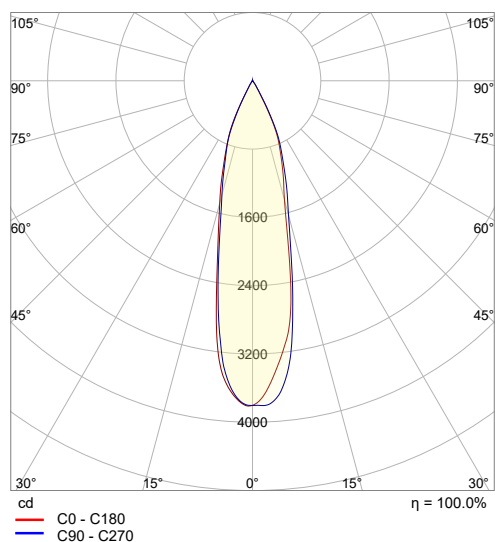

### GENERAL INFORMATION

MATERIAL	Aluminium
APPLICATION	For Magnetic Track
DIRECTION OF MOUNTING	Ceiling / Wall
DIMENSIONS (L×W×H)	196 × 22.5 × 42mm
IP CLASSIFICATION	IP20
LIFE TIME	30000 Hours
WARRANTY	3 Years
ORIGIN	PRC

### ILLUMINANT

WATTAGE	12W
VOLTAGE	24 VDC
OUTPUT	1015 lm
CRI	Ra90
LED TYPE	OSRAM
BEAM ANGLE	34D
DIMMABLE	Yes

COLOR	CCT	SKU	
		DALI, Triac, 0/1-10V Dimmable (External driver)	DALI (Internal driver 24VDC)
Sandy black	3000K	≡4010103-012	≡4010103-185
	4000K	≡4010103-083	≡4010103-186
Sandy white	3000K	≡4010103-077	≡4010103-187
	4000K	≡4010103-084	≡4010103-188

### POLAR LIGHT DISTRIBUTION DIAGRAM