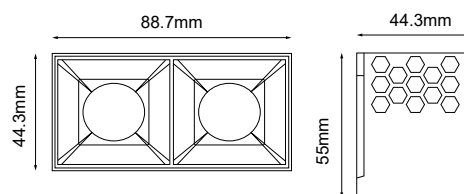

DOT2 MODULE 2×4W 3000K CRI90 DALI WHITE

SKU: AH010104-001

GENERAL INFORMATION

APPLICATION	For TRIMLESS FRAME
DIRECTION OF MOUNTING	Ceiling
MATERIAL	Aluminium / PC
COLOR	White
VISIBLE DIMENSIONS (H×W×L)	55 × 44.3 × 88.7 mm
LIFE TIME	50000 hours
WARRANTY	3 years
ORIGIN	China

ILLUMINANT

WATTAGE	2 × 4W
VOLTAGE	230V
LED	SMD
CCT	3000K
CRI	Ra>90
BEAM ANGLE	24D / 36D / 50D
LUMINOUS FLUX	82.5Lm/W
IP RATING	IP20
IK RATING	IK06
DIMMABLE	DALI

TO BE USED WITH

ACCESSORIES

DOT2 MODULE 2×4W 3000K CRI90 DALI WHITE