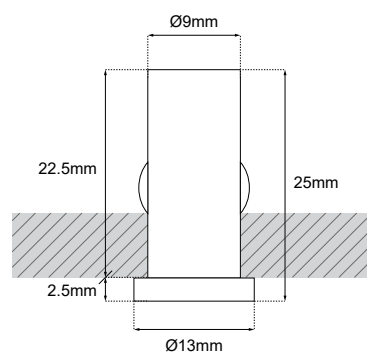

### GENERAL INFORMATION

APPLICATION	Ceiling or Wall / Recessed
MATERIAL	Polycarbonate
INCL. CABLE	Yes
ELECTRIC GEAR	Not Included
LED TYPE	Cree
WATTAGE	0,24W
WEIGHT	5gr
ORIGIN	Greece

Voltage	CCT	CRI	IP	Dimmable
12V (V1)	3000K (130Lm/w) (30K)	Ra80 (80)	IP20 (20)	Dim (D)
24V (V2)	4000K (140Lm/w) (40K)	Ra90 (90)	IP65 (65)	No Dim (L)
	6000K (145Lm/w) (60K)		IP68 (68)	
	(R) / (G) / (B) / (A)			