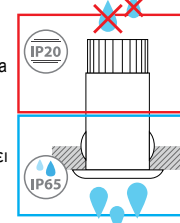

Δημιουργία Κωδικού προϊόντος / Product Code generator

Dot R13 12V 3000K Ra80 IP65 Dimmable
SKU: DT13-V1-30K-80-65-D