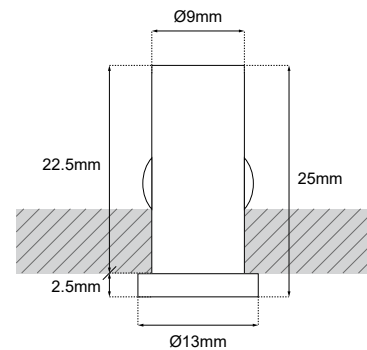

DOT R13

SKU: DT13-XX-XX-XX-XX

ΠΕΡΙΕΧΟΜΕΝΑ / CONTENTS

DATASHEET1
 MANUAL2

DOT R13 (DT13-) / Datasheet

GENERAL INFORMATION

APPLICATION	Ceiling or Wall / Recessed
MATERIAL	Polycarbonate
INCL. CABLE	Yes
ELECTRIC GEAR	Not Included
LED TYPE	Cree
WATTAGE	0,24W
WEIGHT	5gr
ORIGIN	Greece