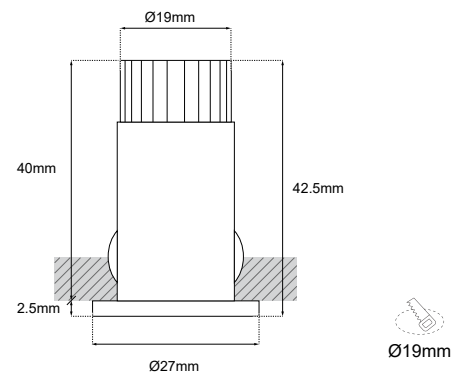

DOT R27 CLEAR / DIFFUSE

ΠΕΡΙΕΧΟΜΕΝΑ / CONTENTS

Datasheet	1
Manual	2

SKU: DT27C- / DT27D- XX-XX-XX-XX-XX-XX

DOT R27 CLEAR (DT27C-) / DOT R27 DIFFUSE (DT27D-) / Datasheet

Dot R27 clear

Dot R27 diffuse

GENERAL INFORMATION

APPLICATION	Ground or Wall / Recessed
MATERIAL	Polycarbonate
INCL. CABLE	Yes
ELECTRIC GEAR	Not Included
WEIGHT	20gr
ORIGIN	Greece

Wattage	Voltage	CCT	CRI	IP	Dimmable
1W (1W)	12V (V1)	2700K (120Lm/w) (27K)	Ra80 (80)	IP20 (20)	Dim (D)
2.5W (2W)	24V (V2)	3000K (130Lm/w) (30K)	Ra90 (90)	IP65 (65)	No Dim (L)
		4000K (140Lm/w) (40K)		IP68 (68)	
	350mA (1W) (V4)	6000K (145Lm/w) (60K)			
		(R) / (G) / (B) / (A)			
	RGB (C1)				