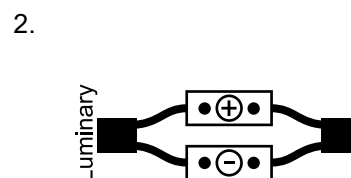

DOT R27 CLEAR / DIFFUSE / Manual

Συνδέστε το καλώδιο του φωτιστικού με την ηλεκτρική παροχή.
Η σύνδεση πρέπει να είναι στεγανή. /

Connect the cable of the luminaire with the electrical supply.
The connection must be sealed.