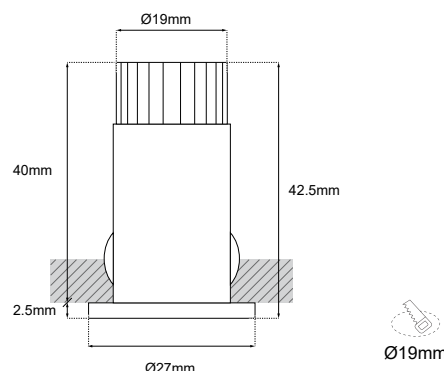

## ΠΕΡΙΕΧΟΜΕΝΑ / CONTENTS

Datasheet	1
Manual	2

SKU: DT27C- / DT27D- XX-XX-XX-XX-XX-XX

DOT R27 CLEAR (DT27C-) / DOT R27 DIFFUSE (DT27D-) / Datasheet

Dot R27 clear

Dot R27 diffuse

## GENERAL INFORMATION

APPLICATION	Ground or Wall / Recessed
MATERIAL	Polycarbonate
INCL. CABLE	Yes
ELECTRIC GEAR	Not Included
WEIGHT	20gr
ORIGIN	Greece

Wattage	Voltage / Current	CCT	CRI	IP	Dimmable
1W (1W)	12V (V1)	2700K (120Lm/w) (27K)	Ra80 (80)	IP20 (20)	Dim (D)
2.5W (2W)	24V (V2)	3000K (130Lm/w) (30K)	Ra90 (90)	IP65 (65)	No Dim (L)
		4000K (140Lm/w) (40K)		IP68 (68)	
	350mA (1W) (V4)	6000K (145Lm/w) (60K)			
		(R) / (G) / (B) / (A)			
	RGB (C1)				