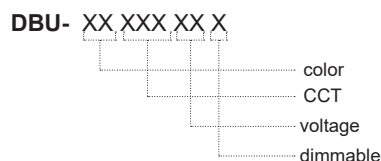

DOUBLE U LED 10W

ΠΕΡΙΕΧΟΜΕΝΑ / CONTENT

datasheet	1
manual	2

ΚΩΔΙΚΟΣ / CODE

DOUBLE U LED 10W (DBU-) / Datasheet

general information

application	Indoor / Pendant
material	Aluminium
led type	LED
wattage	10W
life time	50.000 hrs
warranty	3 years
origin	Made in Greece

color	CCT	voltage	dimmable
Black (BL)	2700K (27K)	12V (V1)	Yes (D)
White (WH)	3000K (30K)	24V (V2)	No (L)
Anodised (AN)	4000K (40K)	230VAC (V3)	
Gold (GL)	5000K (50K)		
RAL colors (RL)	6000K (60K)		
Nickel plating (NK)	(R) / (G) / (B) / (AM)		