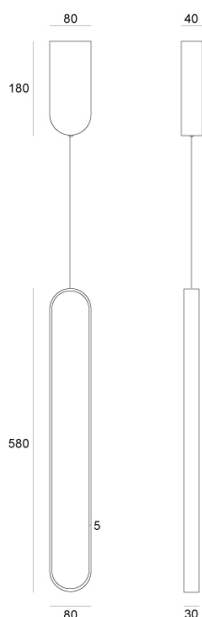

DOUBLE U LED 10W

ΠΕΡΙΕΧΟΜΕΝΑ / CONTENT

datasheet	1
manual	2

ΚΩΔΙΚΟΣ / CODE

DOUBLE U LED 10W (DBU-) / Datasheet

general information

application	Indoor / Pendant
material	Aluminium
led type	LED
wattage	10W
life time	50.000 hrs
warranty	3 years
origin	Made in Greece

color	CCT	voltage	dimmable
Black (BL)	2700K (27K)	12V (V1)	Yes (D)
White (WH)	3000K (30K)	24V (V2)	No (L)
Anodised (AN)	4000K (40K)	230VAC (V3)	
Gold (GL)	5000K (50K)		
RAL colors (RL)	6000K (60K)		
Nickel plating (NK)	(R) / (G) / (B) / (AM)		