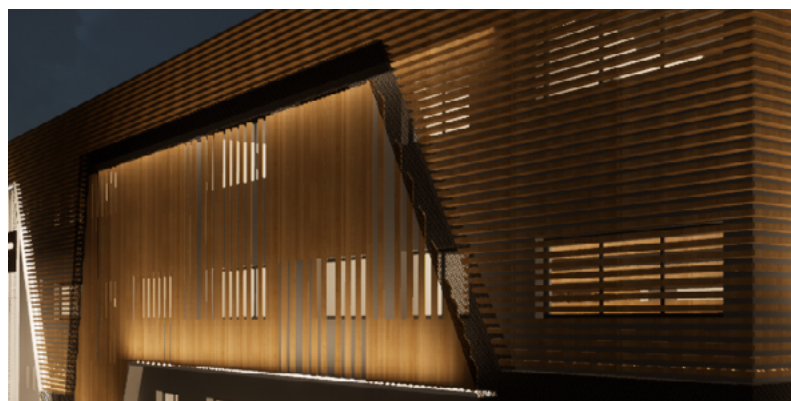

FLEXIBLE WALL GRAZER IP65 / Datasheet