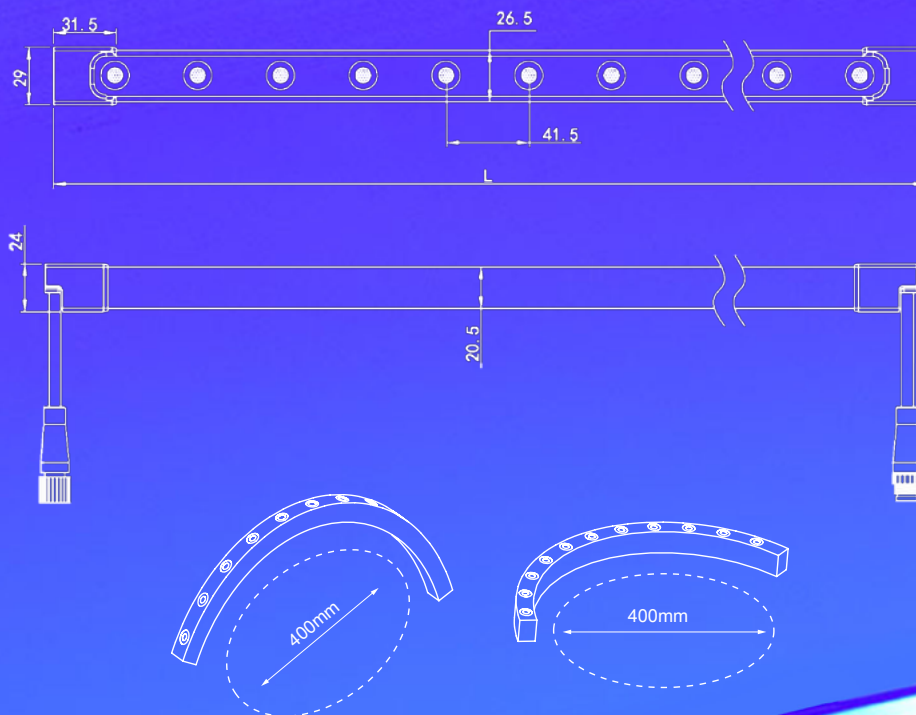

BARISLIGHT

FLEXIBLE WALL GRAZER IP65

FLEXIBLE WALL GRAZER IP65 / Datasheet

Using optical grade environmental protection silicone material, **salt resistance, acid and alkali corrosion resistance, flame retardant, UV resistance.**

The **free bending structure design** can perfectly fit the outdoor curved surface of various arcs to achieve the effect of wall washing.

Integrated extrusion molding process, waterproof grade up to **IP65.**

Patented optical structure design, **20°55° angle**

Hidden end cap design, **easy to install.**

It can replace the traditional hard wall washer light or LED strip. It's small in size, light in weight, flexible and easy to install.

FLEXIBLE WALL GRAZER IP65 / Datasheet

general information

application	Outdoor / Surface mounted
material	Silicone
wattage	12W (White) / 18W (RGBW)
LED Qty/m	24 Led/m
cutting length	250mm

profile

Aluminium Profile W29xH27.4 Flex Wall Grazer 1m