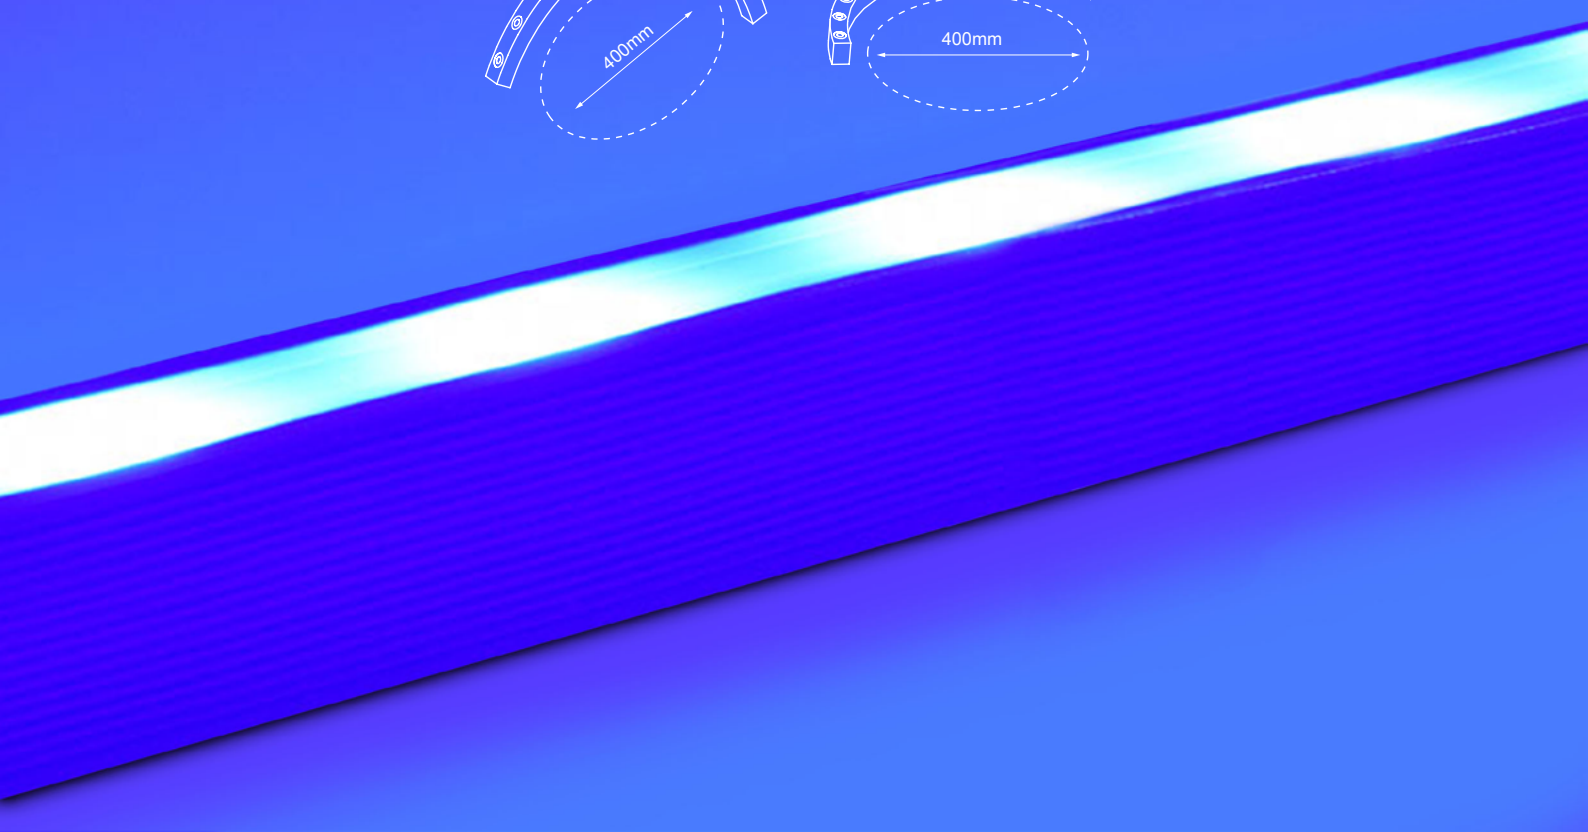

BARISLIGHT

FLEXIBLE WALL GRAZER IP65

FLEXIBLE WALL GRAZER IP65 / Datasheet

Using optical grade environmental protection silicone material, **salt resistance, acid and alkali corrosion resistance, flame retardant, UV resistance.**

The **free bending structure design** can perfectly fit the outdoor curved surface of various arcs to achieve the effect of wall washing.

Integrated extrusion molding process, waterproof grade up to **IP65.**

Patented optical structure design, **20°55° angle**

Hidden end cap design, **easy to install.**

It can replace the traditional hard wall washer light or LED strip. It's small in size, light in weight, flexible and easy to install.

FLEXIBLE WALL GRAZER IP65 / Datasheet

general information

application	Outdoor / Surface mounted
material	Silicone
wattage	12W (White) / 18W (RGBW)
LED Qty/m	24 Led/m
cutting length	250mm

profile

Aluminium Profile W29xH27.4 Flex Wall Grazer 1m