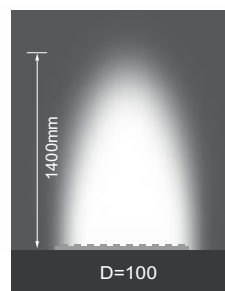

INSTALLATION DISTANCE / WALLWASHING HEIGHT