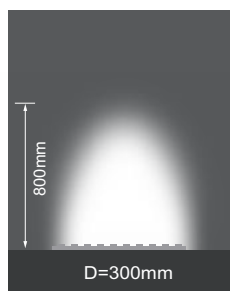

INSTALLATION DISTANCE / WALLWASHING HEIGHT