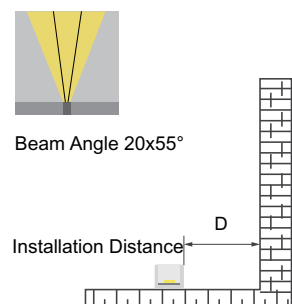

INSTALLATION DISTANCE / WALLWASHING HEIGHT