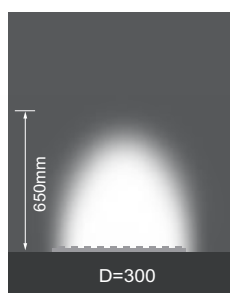

INSTALLATION DISTANCE / WALLWASHING HEIGHT