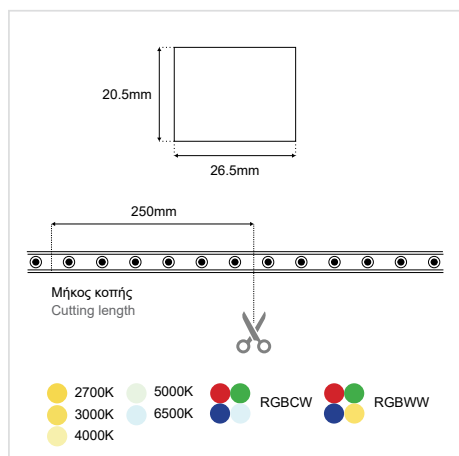

FLEXIBLE WALL GRAZER 24L IP65 24V

DATASHEET

GENERAL INFORMATION

APPLICATION:	Outdoor
MATERIAL:	Silicone
IP RATING:	IP65
POWER WIRES:	Both ends pre-wired
LIFETIME:	30000 hours
WARRANTY:	3 years
ORIGIN:	PRC

DIMENSIONS / WEIGHT

DIMENSIONS:	W26.5 × H20.5 mm
MAXIMUM LENGTH:	5 m
WIRE LENGTH:	300 mm
CUTTING LENGTH:	250 mm
MAXIMUM BEND DIAMETER:	400 mm
PACKAGING DIMENSIONS:	W153 × L152 × H35 mm
NET WEIGHT:	590 g/m
GROSS WEIGHT:	3.07 kg

ILLUMINANT

LED QTY:	24 LEDs/m
VOLTAGE:	24VDC

SKU	CCT	CRI	BEAM ANGLE	WATTAGE	LUMEN/M
T2010805-027	2700K	80	15D	24W	1525
T2010805-033					890
T2010805-032	3000K	80	20Dx55D	12W	907
T2010805-031	4000K	80			975
T2010805-022	5000K	80			920
T2010805-030	6500K	80			920
T2010805-023	RGB+6000K	DMX512	20Dx55D	18W	
T2010805-024	RGB+3000K				
T2010805-025	RGB+6000K				
T2010805-026	RGB+3000K