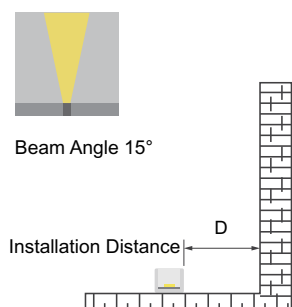

INSTALLATION DISTANCE / WALLWASHING HEIGHT