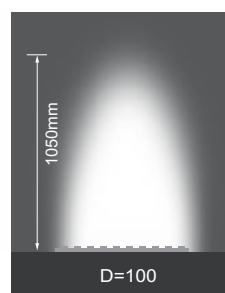

DIMENSIONS / WEIGHT

DIMENSIONS:	W26.5 × H20.5 mm
MAXIMUM LENGTH:	5 m
WIRE LENGTH:	300 mm
CUTTING LENGTH:	250 mm
MAXIMUM BEND DIAMETER:	400 mm
PACKAGING DIMENSIONS:	W153 × L152 × H35 mm
NET WEIGHT:	590 g/m
GROSS WEIGHT:	3.07 kg

ILLUMINANT

LED QTY:	24 LEDs/m
VOLTAGE:	24VDC

SKU	CCT	CRI	BEAM ANGLE	WATTAGE	LUMEN/M
T2010805-027	2700K	80	15D	24W	1525
T2010805-033					890
T2010805-032	3000K	80	20Dx55D	12W	907
T2010805-031	4000K	80			975
T2010805-022	5000K	80			920
T2010805-030	6500K	80			920
T2010805-023	RGB+6000K	DMX512	20Dx55D	18W	
T2010805-024	RGB+3000K				
T2010805-025	RGB+6000K				
T2010805-026	RGB+3000K				

FLEXIBLE WALL GRAZER 24L IP65 24V

LIGHT DISTRIBUTION

INSTALLATION DISTANCE / WALLWASHING HEIGHT

TO BE USED WITH

Aluminium Profile W29×H27.4
for FlexWall Grazer 1m
SKU: T2010803-009

Aluminium Clip W29×H27.4
for FlexWall Grazer 5cm
SKU: T2010803-015