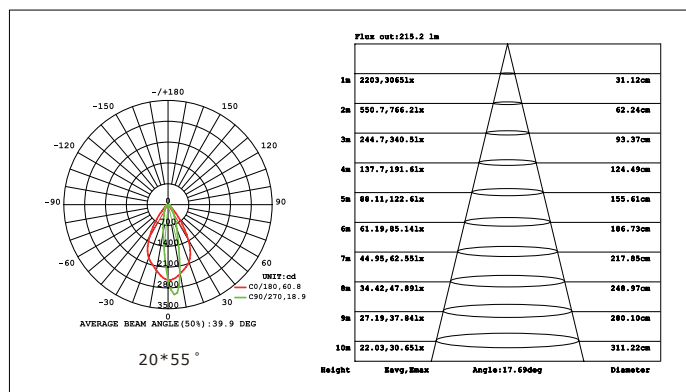

FLEXIBLE WALL GRAZER 24L IP65 24V

LIGHT DISTRIBUTION