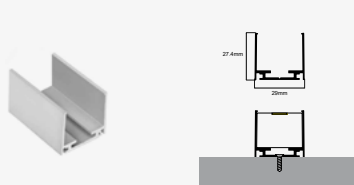

DIMENSIONS / WEIGHT

DIMENSIONS:	W26.5 × H20.5 mm
MAXIMUM LENGTH:	5 m
WIRE LENGTH:	300 mm
CUTTING LENGTH:	250 mm
MAXIMUM BEND DIAMETER:	400 mm
PACKAGING DIMENSIONS:	W153 × L152 × H35 mm
NET WEIGHT:	590 g/m
GROSS WEIGHT:	3.07 kg

FLEXIBLE WALL GRAZER 24L IP65 24V

LIGHT DISTRIBUTION

INSTALLATION DISTANCE / WALLWASHING HEIGHT

TO BE USED WITH

Aluminium Profile W29×H27.4
for FlexWall Grazer 1m
SKU: T2010803-009

Aluminium Clip W29×H27.4
for FlexWall Grazer 5cm
SKU: T2010803-015