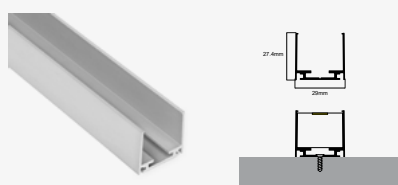

DIMENSIONS / WEIGHT

DIMENSIONS:	W26.5 × H20.5 mm
MAXIMUM LENGTH:	5 m
WIRE LENGTH:	300 mm
CUTTING LENGTH:	250 mm
MAXIMUM BEND DIAMETER:	400 mm
PACKAGING DIMENSIONS:	W153 × L152 × H35 mm
NET WEIGHT:	590 g/m
GROSS WEIGHT:	3.07 kg

FLEXIBLE WALL GRAZER 24L IP65 24V

LIGHT DISTRIBUTION

INSTALLATION DISTANCE / WALLWASHING HEIGHT

TO BE USED WITH

Aluminium Profile W29×H27.4
for FlexWall Grazer 1m
SKU: T2010803-009

Aluminium Clip W29×H27.4
for FlexWall Grazer 5cm
SKU: T2010803-015