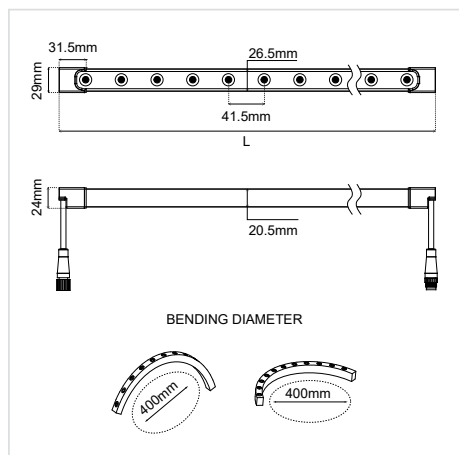

FLEXIBLE WALL GRAZER 24L IP65 24V

DATASHEET

GENERAL INFORMATION

APPLICATION:	Outdoor
MATERIAL:	Silicone
IP RATING:	IP65
POWER WIRES:	Both ends pre-wired
LIFETIME:	30000 hours
WARRANTY:	3 years
ORIGIN:	PRC

DIMENSIONS / WEIGHT

DIMENSIONS:	W26.5 × H20.5 mm
MAXIMUM LENGTH:	5 m
WIRE LENGTH:	300 mm
CUTTING LENGTH:	250 mm
MAXIMUM BEND DIAMETER:	400 mm
PACKAGING DIMENSIONS:	W153 × L152 × H35 mm
NET WEIGHT:	590 g/m
GROSS WEIGHT:	3.07 kg

ILLUMINANT

LED QTY:	24 LEDs/m
VOLTAGE:	24VDC

SKU	CCT	CRI	BEAM ANGLE	WATTAGE	LUMEN/M
T2010805-027	2700K	80	15D	24W	1525
T2010805-033					890
T2010805-032	3000K	80	20Dx55D	12W	907
T2010805-031	4000K	80			975
T2010805-022	5000K	80			920
T2010805-030	6500K	80			920
T2010805-023	RGB+6000K	DMX512	20Dx55D	18W	
T2010805-024	RGB+3000K				
T2010805-025	RGB+6000K				
T2010805-026	RGB+3000K