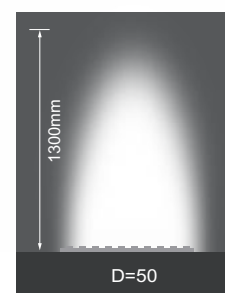

INSTALLATION DISTANCE / WALLWASHING HEIGHT