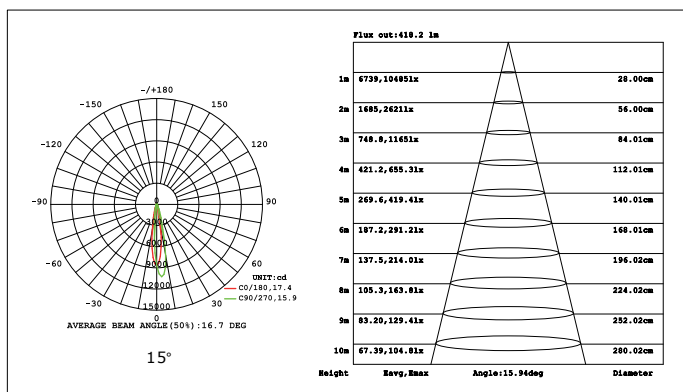

FLEXIBLE WALL GRAZER 24L IP65 24V

LIGHT DISTRIBUTION