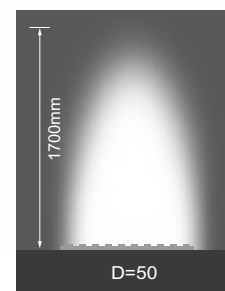

DIMENSIONS / WEIGHT

DIMENSIONS:	W26.5 × H20.5 mm
MAXIMUM LENGTH:	5 m
WIRE LENGTH:	300 mm
CUTTING LENGTH:	250 mm
MAXIMUM BEND DIAMETER:	400 mm
PACKAGING DIMENSIONS:	W153 × L152 × H35 mm
NET WEIGHT:	590 g/m
GROSS WEIGHT:	3.07 kg

ILLUMINANT

LED QTY:	24 LEDs/m
VOLTAGE:	24VDC

SKU	CCT	CRI	BEAM ANGLE	WATTAGE	LUMEN/M
T2010805-027	2700K	80	15D	24W	1525
T2010805-033					890
T2010805-032	3000K	80	20Dx55D	12W	907
T2010805-031	4000K	80			975
T2010805-022	5000K	80			920
T2010805-030	6500K	80			920
T2010805-023	RGB+6000K	DMX512	20Dx55D	18W	
T2010805-024	RGB+3000K				
T2010805-025	RGB+6000K				
T2010805-026	RGB+3000K				

FLEXIBLE WALL GRAZER 24L IP65 24V

LIGHT DISTRIBUTION

INSTALLATION DISTANCE / WALLWASHING HEIGHT

TO BE USED WITH

Aluminium Profile W29×H27.4
for FlexWall Grazer 1m
SKU: T2010803-009

Aluminium Clip W29×H27.4
for FlexWall Grazer 5cm
SKU: T2010803-015