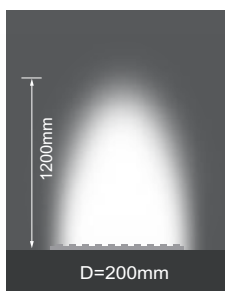

INSTALLATION DISTANCE / WALLWASHING HEIGHT