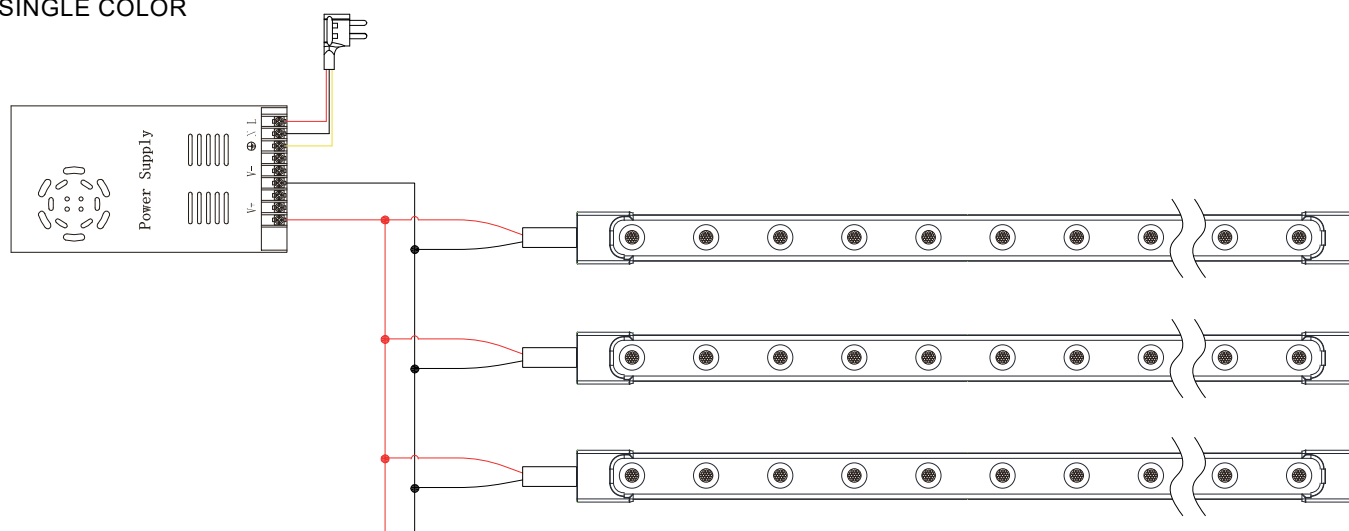

IMPORTANT:

This luminaire must be installed by a qualified electrician.

Disclaimer:

BarisLight is not liable for any issues arising from improper installation that does not comply with local safety standards.

Instructions:

Please provide a copy of these instructions to the person responsible for maintaining the installation.

ΔΙΑΓΡΑΜΜΑΤΑ ΣΥΝΔΕΣΗΣ CONNECTION DIAGRAMS

SINGLE COLOR

RGBW

Η εγκατάσταση του προϊόντος πρέπει να γίνεται από αδειούχο ηλεκτρολόγο εγκαταστάτη. The product must be installed by a licensed electrical installer.

Secure the aluminum clips to the mounting surface using a screwdriver.

Πιέστε την ταινία FLEXIBLE WALL GRAZER επάνω στα κλιπ μέχρι να ασφαλίσει πλήρως.

Press the FLEXIBLE WALL GRAZER into the clips until fully seated.