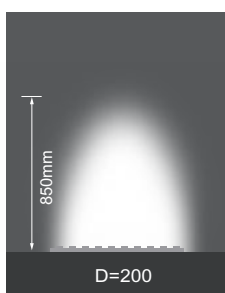

INSTALLATION DISTANCE / WALLWASHING HEIGHT