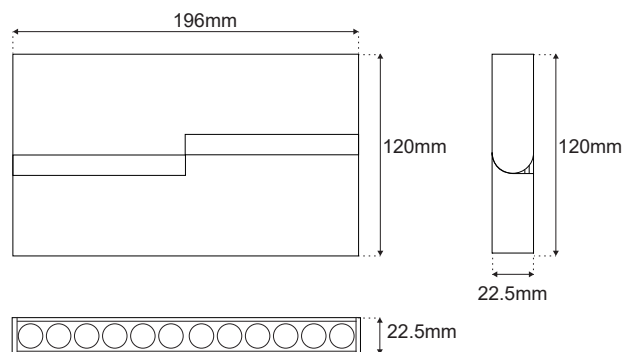

FOLD12 MAGNETIC MINI 16W 34D RA90 24V

GENERAL INFORMATION

MATERIAL	Aluminium
APPLICATION	For Magnetic Track
DIRECTION OF MOUNTING	Ceiling / Wall
DIMENSIONS (L×W×H)	196 × 22.5 × 120mm
IP CLASSIFICATION	IP20
LIFE TIME	30000 Hours
WARRANTY	3 Years
ORIGIN	China

ILLUMINANT

WATTAGE	16W
VOLTAGE	24 VDC
OUTPUT	1000Lm
CRI	Ra90
LED TYPE	OSRAM
BEAM ANGLE	34D
DIMMABLE	Yes

Color	CCT	SKU	
		DALI, Triac, 0/1-10V Dimmable (External driver)	DALI (Internal driver 24VDC)
Sandy black	3000K	Ξ4010103-019	Ξ4010103-199
	4000K	Ξ4010103-111	Ξ4010103-201
Sandy white	3000K	Ξ4010103-020	Ξ4010103-200