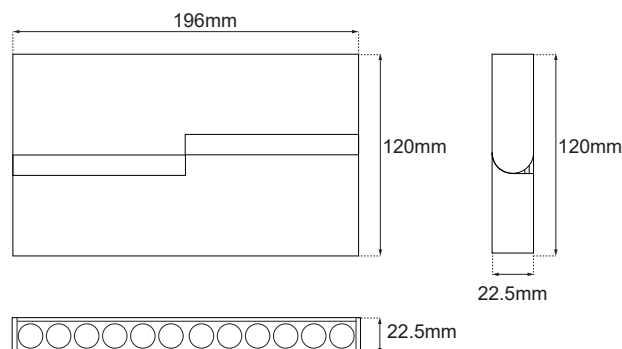

FOLD12 MAGNETIC MINI 16W 34D RA90 24V

GENERAL INFORMATION

MATERIAL	Aluminium
APPLICATION	For Magnetic Track
DIRECTION OF MOUNTING	Ceiling / Wall
DIMENSIONS (L×W×H)	196 × 22.5 × 120mm
IP CLASSIFICATION	IP20
LIFE TIME	30000 Hours
WARRANTY	3 Years
ORIGIN	China

ILLUMINANT

WATTAGE	16W
VOLTAGE	24 VDC
OUTPUT	1000Lm
CRI	Ra90
LED TYPE	OSRAM
COVER	34D
DIMMABLE	Yes

Color	CCT	SKU	
		DALI, Triac, 0/1-10V Dimmable (External driver)	DALI (Internal driver 24VDC)
Sandy black	3000K	Ξ4010103-019	Ξ4010103-199
	4000K	Ξ4010103-111	Ξ4010103-200
Sandy white	3000K	Ξ4010103-020	Ξ4010103-201