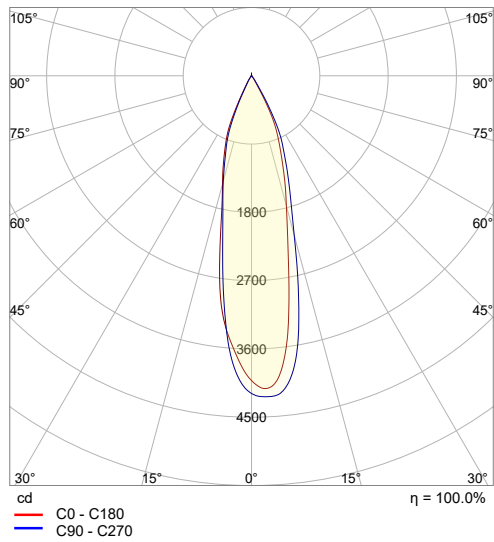

FOLD12 MAGNETIC MINI

16W 34D RA90 24V

GENERAL INFORMATION

MATERIAL	Aluminium
APPLICATION	For Magnetic Track
DIRECTION OF MOUNTING	Ceiling / Wall
DIMENSIONS (L×W×H)	196 × 22.5 × 120mm
IP CLASSIFICATION	IP20
LIFE TIME	30000 Hours
WARRANTY	3 Years
ORIGIN	PRC

ILLUMINANT

WATTAGE	16W
VOLTAGE	24 VDC
OUTPUT	1145 lm
CRI	Ra90
LED TYPE	OSRAM
BEAM ANGLE	34D
DIMMABLE	Yes

COLOR	CCT	SKU	
		DALI, Triac, 0/1-10V Dimmable (External driver)	DALI (Internal driver 24VDC)
Sandy black	3000K	≡4010103-019	≡4010103-199
	4000K	≡4010103-111	≡4010103-201
Sandy white	3000K	≡4010103-020	≡4010103-200

FOLD12 MAGNETIC MINI

16W 34D RA90 24V

POLAR LIGHT DISTRIBUTION DIAGRAM

LINEAR INTENSITY DISTRIBUTION