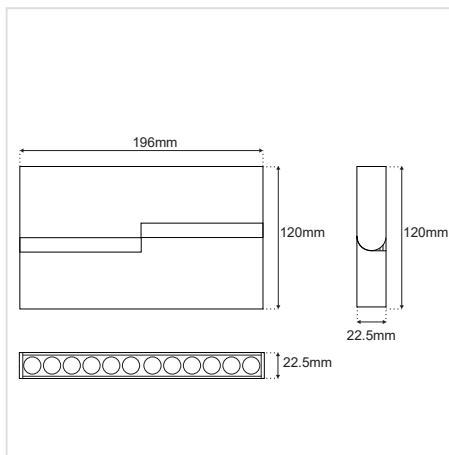

FOLD12 MAGNETIC MINI

16W 34D RA90 24V

GENERAL INFORMATION

MATERIAL	Aluminium
APPLICATION	For Magnetic Track
DIRECTION OF MOUNTING	Ceiling / Wall
DIMENSIONS (L×W×H)	196 × 22.5 × 120mm
IP CLASSIFICATION	IP20
LIFE TIME	30000 Hours
WARRANTY	3 Years
ORIGIN	PRC

ILLUMINANT

WATTAGE	16W
VOLTAGE	24 VDC
OUTPUT	1145 lm
CRI	Ra90
LED TYPE	OSRAM
BEAM ANGLE	34D
DIMMABLE	Yes

COLOR	CCT	SKU	
		DALI, Triac, 0/1-10V Dimmable (External driver)	DALI (Internal driver 24VDC)
Sandy black	3000K	≡4010103-019	≡4010103-199
	4000K	≡4010103-111	≡4010103-201
Sandy white	3000K	≡4010103-020	≡4010103-200

FOLD12 MAGNETIC MINI

16W 34D RA90 24V

POLAR LIGHT DISTRIBUTION DIAGRAM

LINEAR INTENSITY DISTRIBUTION