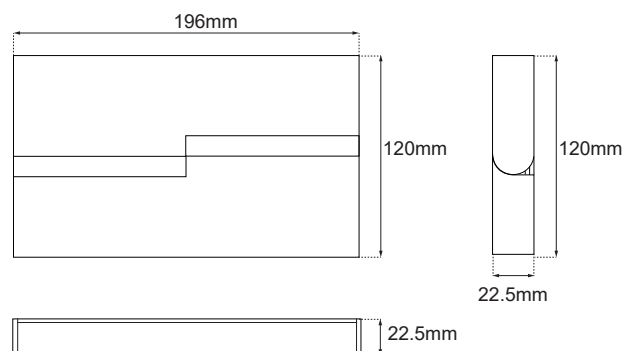

FOLD20 MAGNETIC MINI 16W DIF 24V

GENERAL INFORMATION

MATERIAL	Aluminium
APPLICATION	For Magnetic Track
DIRECTION OF MOUNTING	Ceiling / Wall
DIMENSIONS (L×W×H)	196 × 22.5 × 120mm
IP CLASSIFICATION	IP20
LIFE TIME	30000 Hours
WARRANTY	3 Years
ORIGIN	China

ILLUMINANT

WATTAGE	16W
VOLTAGE	24 VDC
OUTPUT	808Lm
CRI	Ra90
LED TYPE	SMD LED
COVER	Diffuse
DIMMABLE	Yes

color	CCT	SKU
black	3000K	Ξ4010103-023
	4000K	Ξ4010103-117
white	3000K	Ξ4010103-024
	4000K	Ξ4010103-171