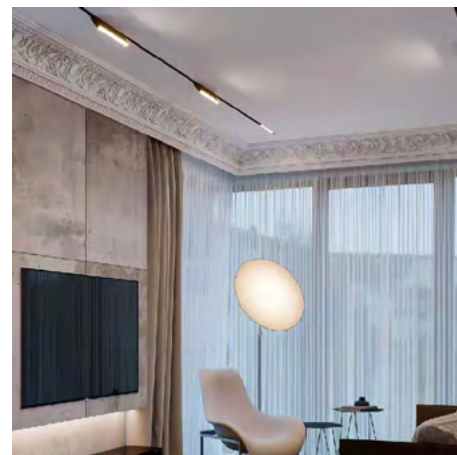

FOLD20 MAGNETIC MINI

16W DIF 24V

GENERAL INFORMATION

MATERIAL	Aluminium
APPLICATION	For Magnetic Track
DIRECTION OF MOUNTING	Ceiling / Wall
DIMENSIONS (L×W×H)	196 × 22.5 × 120mm
IP CLASSIFICATION	IP20
LIFE TIME	30000 Hours
WARRANTY	3 Years
ORIGIN	PRC