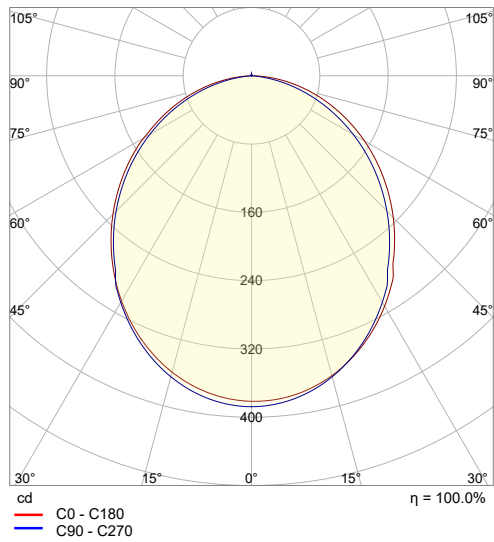

FOLD20 MAGNETIC MINI

16W DIF 24V

GENERAL INFORMATION

MATERIAL	Aluminium
APPLICATION	For Magnetic Track
DIRECTION OF MOUNTING	Ceiling / Wall
DIMENSIONS (L×W×H)	196 × 22.5 × 120mm
IP CLASSIFICATION	IP20
LIFE TIME	30000 Hours
WARRANTY	3 Years
ORIGIN	PRC

ILLUMINANT

WATTAGE	16W
VOLTAGE	24 VDC
OUTPUT	985 lm
CRI	Ra90
LED TYPE	OSRAM
BEAM ANGLE	Diffused
DIMMABLE	Yes

COLOR	CCT	SKU
Black	3000K	Ξ4010103-023
	4000K	Ξ4010103-117
White	3000K	Ξ4010103-024
	4000K	Ξ4010103-171

FOLD20 MAGNETIC MINI 16W DIF 24V

POLAR LIGHT DISTRIBUTION DIAGRAM

LINEAR INTENSITY DISTRIBUTION