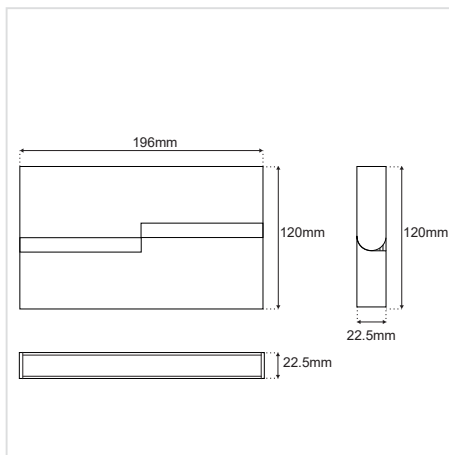

FOLD20 MAGNETIC MINI

16W DIF 24V

GENERAL INFORMATION

MATERIAL	Aluminium
APPLICATION	For Magnetic Track
DIRECTION OF MOUNTING	Ceiling / Wall
DIMENSIONS (L×W×H)	196 × 22.5 × 120mm
IP CLASSIFICATION	IP20
LIFE TIME	30000 Hours
WARRANTY	3 Years
ORIGIN	PRC

ILLUMINANT

WATTAGE	16W
VOLTAGE	24 VDC
OUTPUT	985 lm
CRI	Ra90
LED TYPE	OSRAM
BEAM ANGLE	Diffused
DIMMABLE	Yes

COLOR	CCT	SKU
Black	3000K	Ξ4010103-023
	4000K	Ξ4010103-117
White	3000K	Ξ4010103-024
	4000K	Ξ4010103-171

FOLD20 MAGNETIC MINI 16W DIF 24V

POLAR LIGHT DISTRIBUTION DIAGRAM

LINEAR INTENSITY DISTRIBUTION