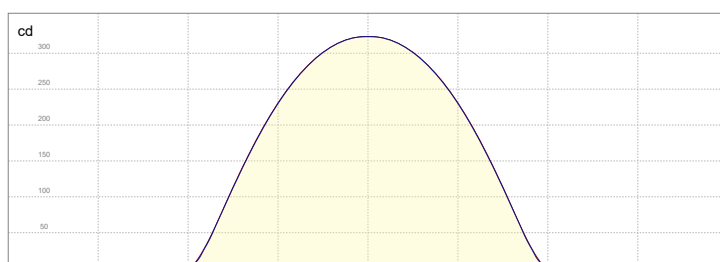

LINEAR INTENSITY DISTRIBUTION DIAGRAM

— C0 - C180
— C90 - C270
— Peak plane: C80 - C260