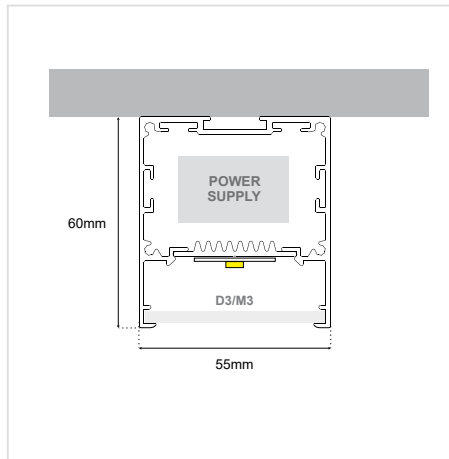

GANGES SURFACE 55x60

SKU: 5560-SF - XX-XX-XX-XX-XX-XX-XX

ΠΕΡΙΕΧΟΜΕΝΑ / CONTENTS

DATASHEET	1
PRODUCT CODE GENERATOR	2
LUMEN OUTPUT TABLES	3
MANUAL	7

DATASHEET

GENERAL INFORMATION

APPLICATION	Indoor / Surface mounted
DIRECTION OF MOUNTING	Ceiling / Wall
MATERIAL	Extruded aluminium
PCB DETAILS	Zhaga-Compliant Dimensions
PROFILE DIMENSIONS (WxH)	55 x 60mm
IP RATING	IP20
VOLTAGE	230VAC
LUMEN OUTPUT / W	Up to 195 Lm/W
LIFE TIME	72000 hours
WARRANTY	5 years
ORIGIN	Greece