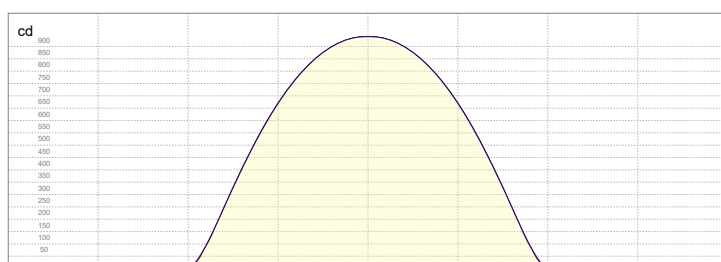

LINEAR INTENSITY DISTRIBUTION DIAGRAM

cd
C0 - C180
C90 - C270
Peak plane: C80 - C260