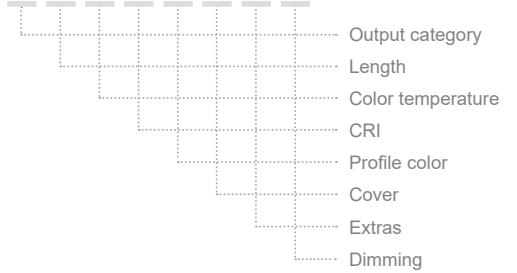

GANGES SURFACE 55x60

SKU: 5560-SF - XX-XX-XX-XX-XX-XX-XX

ΠΕΡΙΕΧΟΜΕΝΑ / CONTENTS

DATASHEET	1
PRODUCT CODE GENERATOR	2
LUMEN OUTPUT TABLES	3
MANUAL	7

DATASHEET

GENERAL INFORMATION

APPLICATION	Indoor / Surface mounted
DIRECTION OF MOUNTING	Ceiling / Wall
MATERIAL	Extruded aluminium
PCB DETAILS	Zhaga-Compliant Dimensions
PROFILE DIMENSIONS (WxH)	55 x 60mm
IP RATING	IP20
VOLTAGE	230VAC
LUMEN OUTPUT / W	Up to 195 Lm/W
LIFE TIME	72000 hours
WARRANTY	5 years
ORIGIN	Greece

GANGES SURFACE 55×60 PRODUCT CODE GENERATOR

SKU: **5560-SF**- XX-XX-XX-XX-XX-XX-XX-XX

OUTPUT CATEGORY
LENGTH
CCT
CRI
PROFILE COLOR
COVER
EXTRAS
DIMMING

ΚΑΤΗΓΟΡΙΑ ΑΠΟΔΟΣΗΣ OUTPUT CATEGORY*	
13,5 W/m (1A)	
20 W/m (1B)	
40,5 W/m (2A)	
60,5 W/m (2B)	