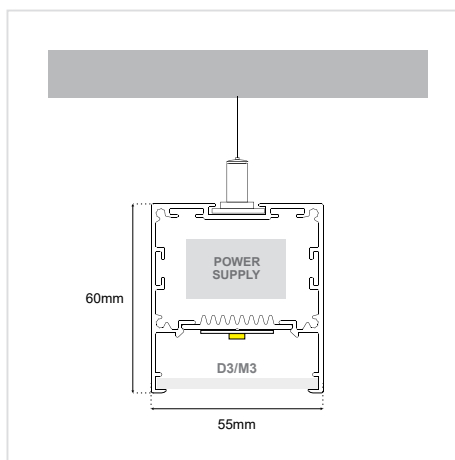

GANGES SUSPENDED 55x60

SKU: **S5560-SPD** - XX-XX-XX-XX-XX-XX

ΠΕΡΙΕΧΟΜΕΝΑ / CONTENTS

DATASHEET	1
PRODUCT CODE GENERATOR	2
LUMEN OUTPUT TABLES	3
MANUAL	7

DATASHEET

GENERAL INFORMATION

APPLICATION	Indoor / Suspended
DIRECTION OF MOUNTING	Ceiling
MATERIAL	Extruded aluminium
PCB DETAILS	Zhaga-Compliant Dimensions
PROFILE DIMENSIONS (W×H)	55 × 60mm
IP RATING	IP20
CRI	Ra>80 (Ra>90 on request)
VOLTAGE	230VAC
DIMMING OPTIONS	Push / DALI / TRIAC 0/1-10V / CASAMBI / Analog 0/1-10V
LUMEN OUTPUT / W	Up to 195 Lm/W
LIFE TIME	72000 hours
WARRANTY	5 years
ORIGIN	Greece