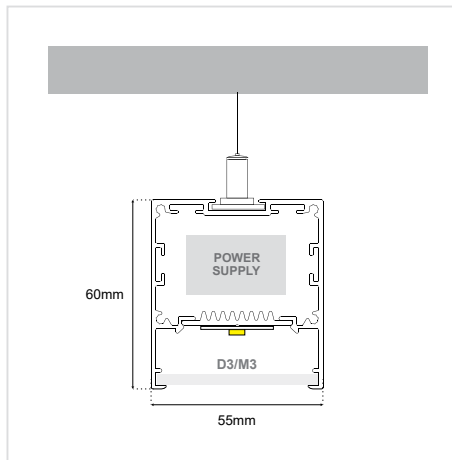

GANGES SUSPENDED 55×60

ΠΕΡΙΕΧΟΜΕΝΑ / CONTENTS

DATASHEET	1
PRODUCT CODE GENERATOR	2
LUMEN OUTPUT TABLES	3
MANUAL	7

SKU: **S5560-SPD** - XX-XX-XX-XX-XX-XX

DATASHEET

GENERAL INFORMATION

APPLICATION	Indoor / Suspended
DIRECTION OF MOUNTING	Ceiling
MATERIAL	Extruded aluminium
PCB DETAILS	Zhaga-Compliant Dimensions
PROFILE DIMENSIONS (W×H)	55 × 60mm
IP RATING	IP20
CRI	Ra>80 (Ra>90 on request)
VOLTAGE	230VAC
LUMEN OUTPUT / W	Up to 195 Lm/W
LIFE TIME	72000 hours
WARRANTY	5 years
ORIGIN	Greece