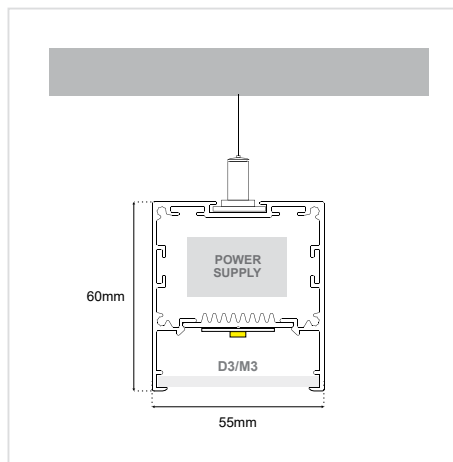

### GENERAL INFORMATION

APPLICATION	Indoor / Suspended
DIRECTION OF MOUNTING	Ceiling
MATERIAL	Extruded aluminium
PCB DETAILS	Zhaga-Compliant Dimensions
PROFILE DIMENSIONS (W×H)	55 × 60mm
IP RATING	IP20
VOLTAGE	230VAC
LUMEN OUTPUT / W	Up to 195 Lm/W
LIFE TIME	72000 hours
WARRANTY	5 years
ORIGIN	Greece