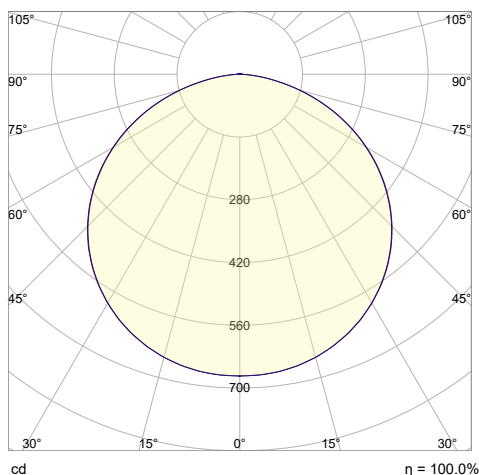

GANGES SUSPENDED 55×60 LUMEN OUTPUT TABLES

CATEGORY 2A 350mA (2A)	SKU	Length	Wattage	Lumens 3000K	Lumens 4000K	Lumens 5000K	Lumens 6500K
	S5560-SPD-2A-57cm	57cm	23.6	4080	4380	4380	4080
	S5560-SPD-2A-85cm	85cm	35.4	6120	6570	6570	6120
	S5560-SPD-2A-113cm	113cm	47.2	8160	8760	8760	8160
	S5560-SPD-2A-141cm	141cm	59	10200	10950	10950	10200
	S5560-SPD-2A-169cm	169cm	70.8	12240	13140	13140	12240
	S5560-SPD-2A-197cm	197cm	82.6	14280	15330	15330	14280
	S5560-SPD-2A-225cm	225cm	94.4	16320	17520	17520	16320
	S5560-SPD-2A-253cm	253cm	106.2	18360	19710	19710	18360
	S5560-SPD-2A-281cm	281cm	118	20400	21900	21900	20400
	S5560-SPD-2A-309cm	309cm	129.8	22440	24090	24090	22440
	S5560-SPD-2A-337cm	337cm	141.6	24480	26280	26280	24480
	S5560-SPD-2A-365cm	365cm	153.4	26520	28470	28470	26520
	S5560-SPD-2A-393cm	393cm	165.2	28560	30660	30660	28560
	S5560-SPD-2A-421cm	421cm	177	30600	32850	32850	30600
S5560-SPD-2A-449cm	449cm	188.8	32640	35040	35040	32640	

Wattage: 40.5 W/m

POLAR GRAPH - MAIN PLANES

— C0 - C180
— C90 - C270