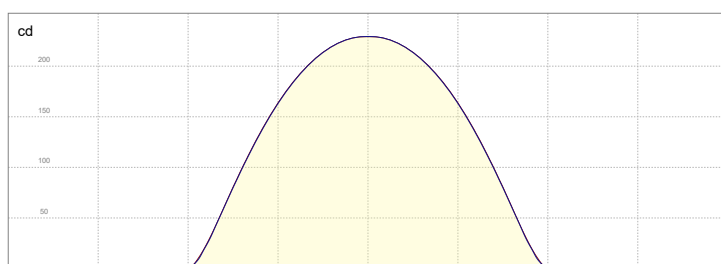

LINEAR INTENSITY DISTRIBUTION DIAGRAM

cd
— C0 - C180
— C90 - C270
— Peak plane: C80 - C260