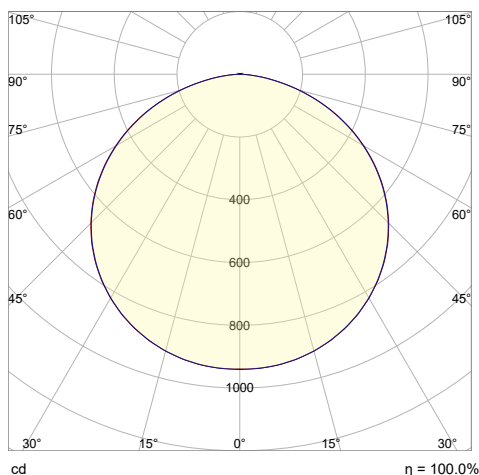

GANGES SUSPENDED 55×60 LUMEN OUTPUT TABLES

CATEGORY 2B 500mA (2B)	SKU	Length	Wattage	Lumens 3000K	Lumens 4000K	Lumens 5000K	Lumens 6500K
	S5560-SPD-2B-57cm	57cm	35	5700	6140	6140	5700
	S5560-SPD-2B-85cm	85cm	52.5	8550	9210	9210	8550
	S5560-SPD-2B-113cm	113cm	70	11400	12280	12280	11400
	S5560-SPD-2B-141cm	141cm	87.5	14250	15350	15350	14250
	S5560-SPD-2B-169cm	169cm	105	17100	18420	18420	17100
	S5560-SPD-2B-197cm	197cm	122.5	19950	21490	21490	19950
	S5560-SPD-2B-225cm	225cm	140	22800	24560	24560	22800
	S5560-SPD-2B-253cm	253cm	157.5	25650	27630	27630	25650
	S5560-SPD-2B-281cm	281cm	175	28500	30700	30700	28500
	S5560-SPD-2B-309cm	309cm	192.5	31350	33770	33770	31350
	S5560-SPD-2B-337cm	337cm	210	34200	36840	36840	34200
	S5560-SPD-2B-365cm	365cm	227.5	37050	39910	39910	37050
	S5560-SPD-2B-393cm	393cm	245	39900	42980	42980	39900
	S5560-SPD-2B-421cm	421cm	262.5	42750	46050	46050	42750
	S5560-SPD-2B-449cm	449cm	280	45600	49120	49120	45600

Wattage: 60.5 W/m

POLAR GRAPH - MAIN PLANES

cd
C0 - C180
C90 - C270