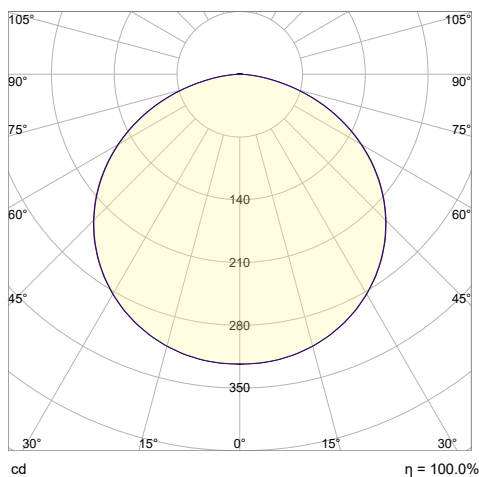

GANGES SUSPENDED 55×60 LUMEN OUTPUT TABLES

CATEGORY 1B 500mA (1B)	SKU	Length	Wattage	Lumens 3000K	Lumens 4000K	Lumens 5000K	Lumens 6500K
	S5560-SPD-1B-57cm	57cm	11.6	1960	2070	2070	2020
	S5560-SPD-1B-85cm	85cm	17.4	2940	3105	3105	3030
	S5560-SPD-1B-113cm	113cm	23.2	3920	4140	4140	4040
	S5560-SPD-1B-141cm	141cm	29	4900	5175	5175	5050
	S5560-SPD-1B-169cm	169cm	34.8	5880	6210	6210	6060
	S5560-SPD-1B-197cm	197cm	40.6	6860	7245	7245	7070
	S5560-SPD-1B-225cm	225cm	46.4	7840	8280	8280	8080
	S5560-SPD-1B-253cm	253cm	52.2	8820	9315	9315	9090
	S5560-SPD-1B-281cm	281cm	58	9800	10350	10350	10100
	S5560-SPD-1B-309cm	309cm	63.8	10780	11385	11385	11110
	S5560-SPD-1B-337cm	337cm	69.6	11760	12420	12420	12120
	S5560-SPD-1B-365cm	365cm	75.4	12740	13455	13455	13130
	S5560-SPD-1B-393cm	393cm	81.2	13720	14490	14490	14140
	S5560-SPD-1B-421cm	421cm	87	14700	15525	15525	15150
	S5560-SPD-1B-449cm	449cm	92.8	15680	16560	16560	16160

Wattage: 20 W/m

POLAR GRAPH - MAIN PLANES

— C0 - C180
— C90 - C270