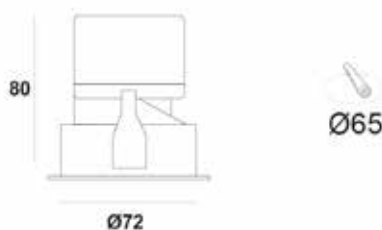

GEMA R72

ΚΩΔΙΚΟΣ / CODE

general information

application	Indoor / Recessed
direction of mounting	CEILING
ip classification	IP54
material	Aluminium
incl. cable	Yes
electric gear	Not included
life time	50.000 hrs
warranty	3 years
origin	China

visible dimensions

øxL 72 x 80 mm

illuminant

CRI	90
beam angle	24°
led type	COB
wattage	10W
voltage	230VAC
dimmable option	Yes

color	CCT	Dimmable
Black (BL)	3000K (574Lm) (30K)	Yes (D)
White (WH)	4000K (624Lm) (40K)	No (L)
RAL colors (RL)		