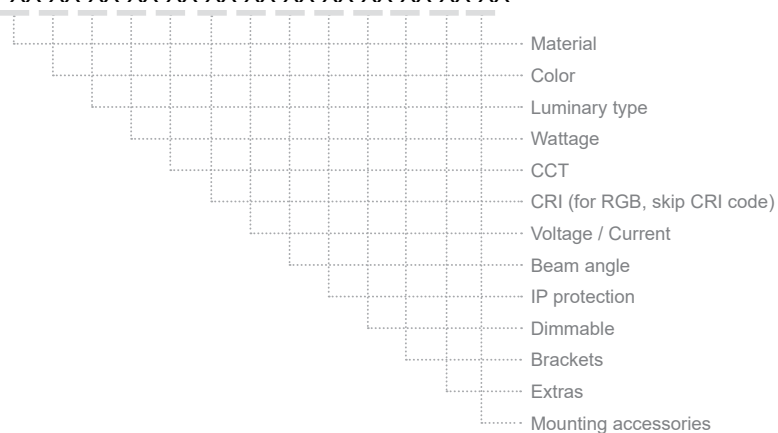

GENA 1 R60

ΠΕΡΙΕΧΟΜΕΝΑ / CONTENTS

- DATASHEET 1
- General information 1
- Options 2
- Light distribution 3
- MANUAL 4
- Application on the surface 4
- Connection to the electrical supply 5
- Alternative application methods 6
- Accessories 7

SKU: GENAR60- XX-XX-XX-XX-XX-XX-XX-XX-XX-XX-XX