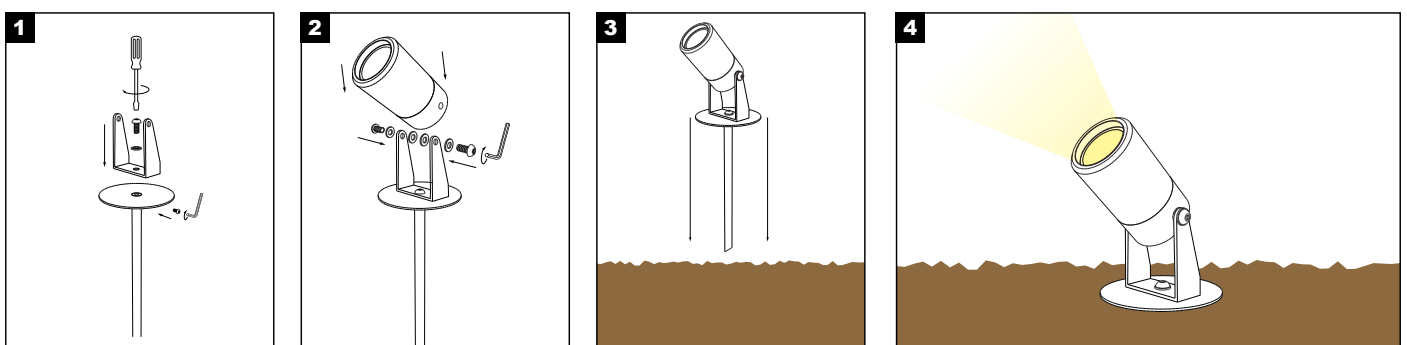

Pole D10x200mm Brass with base (PL4)

Η εγκατάσταση του προϊόντος πρέπει να γίνεται από αδειούχο ηλεκτρολόγο εγκαταστάτη. The product must be installed by a licensed electrical installer.