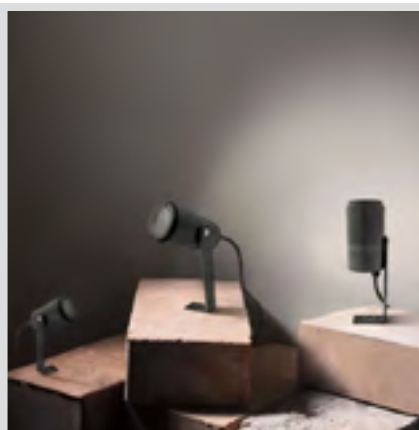

SKU: GENAR60- XX-XX-XX-XX-XX-XX-XX-XX-XX-XX-XX

DATASHEET

GENERAL INFORMATION

APPLICATION	Outdoor / Surface mounted
DIRECTION OF MOUNTING	Ceiling / Wall / Ground
INCL. CABLE	Yes
LED TYPE	XTE/XRE/XPE/NICHIA/GU10
LIFE TIME	50000 hours
WARRANTY	3–5 years (*5 years upon request)
ORIGIN	Greece
VISIBLE DIMENSIONS (Ø×L)	Ø60 × 80 mm