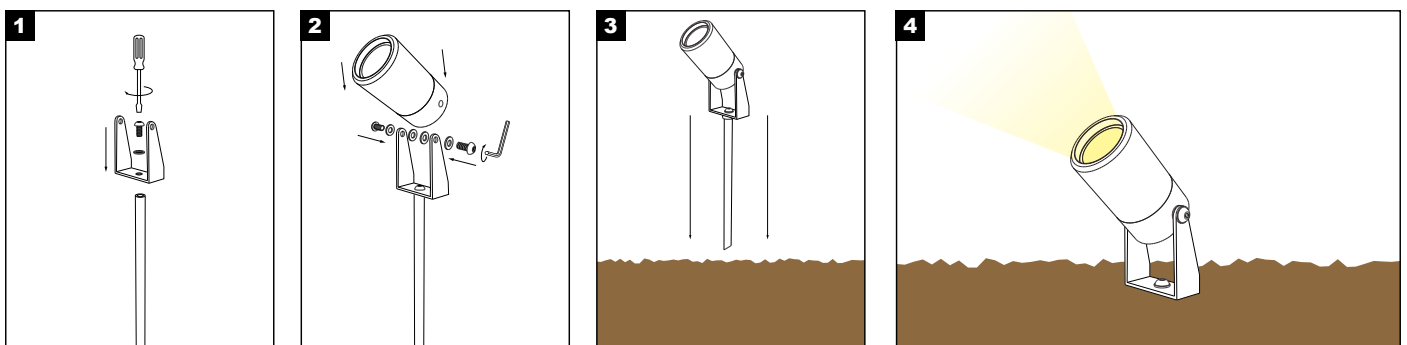

Pole D10x200-1000mm Brass (PL1/ PL2/ PL3)