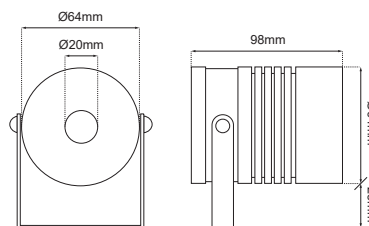

GIDEON 1 R64

ΠΕΡΙΕΧΟΜΕΝΑ / CONTENTS

Datasheet	1
Manual	3

SKU: **GIDR64-** XX-XX-XX-XX-XX-XX-XX-XX-XX

GIDEON 1 R64 (GIDR64-) / Datasheet

GENERAL INFORMATION

APPLICATION	Outdoor
DIRECTION OF MOUNTING	Wall / Ground
INCL. CABLE	Yes
LED TYPE	XTE/XRE/XPE/NICHIA/GU10
LIFE TIME	50000 hours
WARRANTY	3–5 years (*5 years upon request)
ORIGIN	Greece
VISIBLE DIMENSIONS (Ø×L)	Ø64 × 98 mm

GIDEON 1 R64 / Datasheet

SKU: **GIDR64-XX-XX-XX-XX-XX-XX-XX-XX-XX-XX**

MATERIAL
COLOR
WATTAGE
CCT
CRI (skip for RGB)
VOLTAGE/CURRENT
BEAM ANGLE
IP PROTECTION
DIMMABLE
EXTRAS

Material	Color	Wattage	CCT	CRI	Voltage / Current
Aluminium (01)	Anodised (AN)	3W (3W)	2700K (27K)	Ra80 (80)	12VDC (V1)
Inox (02)	Black (BL)	4W (4W)	3000K (30K)	Ra90 (90)	24VDC (V2)
Brass (03)	White (WH)	5W (5W)	4000K (40K)		230VAC (V3)
	Graphite (GF)	6W (6W)	5000K (50K)		12/24V (V4)
	RAL colors (RL)	7W (7W)	6000K (60K)		350mA (V5)
	Patina (PT)	8W (8W)	(R) / (G) / (B) / (A)		500mA (V6)
		9W (9W)	RGB (C1)		
		10W (10W)			