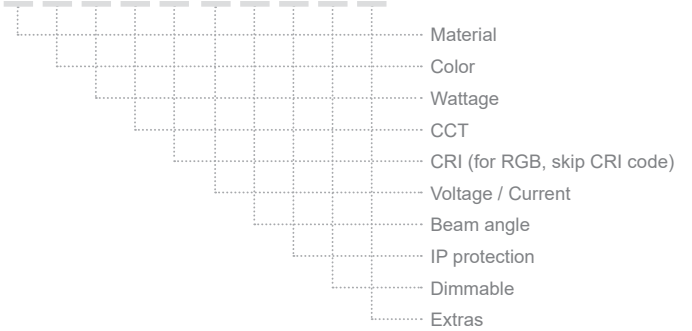

GIDEON 1 R64

ΠΕΡΙΕΧΟΜΕΝΑ / CONTENTS

Datasheet	1
Manual	3

SKU: **GIDR64-** XX-XX-XX-XX-XX-XX-XX-XX-XX

GIDEON 1 R64 (GIDR64-) / Datasheet

GENERAL INFORMATION

APPLICATION	Outdoor
DIRECTION OF MOUNTING	Wall / Ground
INCL. CABLE	Yes
LED TYPE	XTE/XRE/XPE/NICHIA/GU10
LIFE TIME	50000 hours
WARRANTY	3–5 years (*5 years upon request)
ORIGIN	Greece
VISIBLE DIMENSIONS (Ø×L)	Ø64 × 98 mm

GIDEON 1 R64 / Datasheet

SKU: **GIDR64-XX-XX-XX-XX-XX-XX-XX-XX-XX-XX**

MATERIAL
COLOR
WATTAGE
CCT
CRI (skip for RGB)
VOLTAGE/CURRENT
BEAM ANGLE
IP PROTECTION
DIMMABLE
EXTRAS

Material	Color	Wattage	CCT	CRI	Voltage / Current
Aluminium (01)	Anodised (AN)	3W (3W)	2700K (27K)	Ra80 (80)	12VDC (V1)
Inox (02)	Black (BL)	4W (4W)	3000K (30K)	Ra90 (90)	24VDC (V2)
Brass (03)	White (WH)	5W (5W)	4000K (40K)		230VAC (V3)
	Graphite (GF)	6W (6W)	5000K (50K)		12/24V (V4)
	RAL colors (RL)	7W (7W)	6000K (60K)		350mA (V5)
	Patina (PT)	8W (8W)	(R) / (G) / (B) / (A)		500mA (V6)
		9W (9W)	RGB (C1)		
		10W (10W)			

Beam Angle	IP protection	Dimmable	Extras
Diffuse (DF)	IP65 (65)	Dim (D)	Shadow (SH)
3D (3D)	IP67 (67)	No Dim ()	Honeycomb (HC)
8D (8D)			none ()
15D (15D)			
20D (20D)			
35D (35D)			
45D (45D)			
60D (60D)			