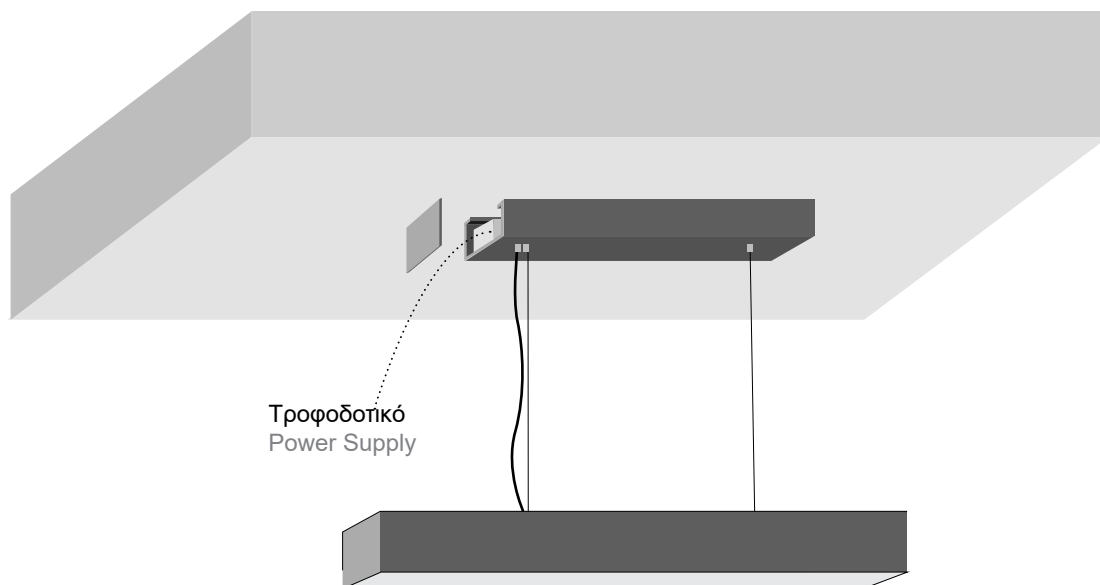

GILA SUSPENDED 35×35 MANUAL

ΤΟΠΟΘΕΤΗΣΗ ΜΕ ΤΡΟΦΟΔΟΤΙΚΟ ΜΕΣΑ ΣΕ ΡΟΖΕΤΑ ΣΤΗΝ ΟΡΟΦΗ APPLICATION WITH POWER SUPPLY IN A ROSETTE ON THE CEILING