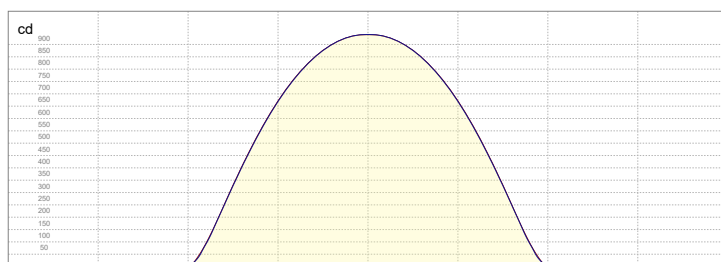

LINEAR INTENSITY DISTRIBUTION DIAGRAM

cd
— C0 - C180
— C90 - C270
— Peak plane: C80 - C260