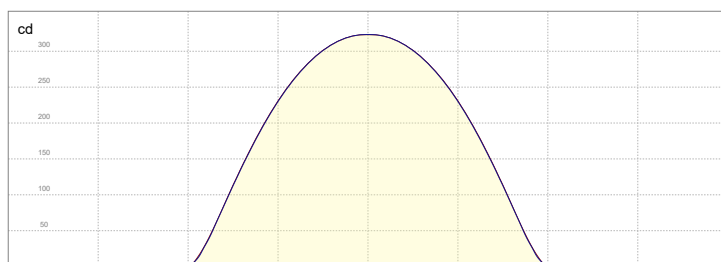

LINEAR INTENSITY DISTRIBUTION DIAGRAM

— C0 - C180
— C90 - C270
— Peak plane: C80 - C260