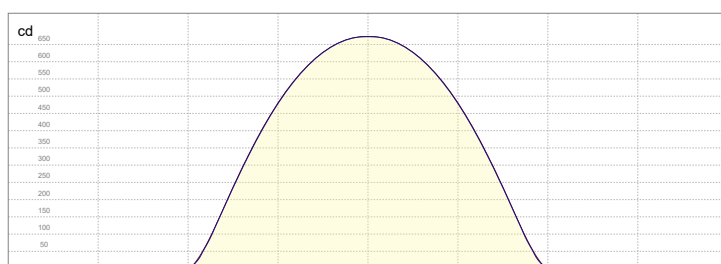

LINEAR INTENSITY DISTRIBUTION DIAGRAM

— C0 - C180
— C90 - C270
— Peak plane: C80 - C260