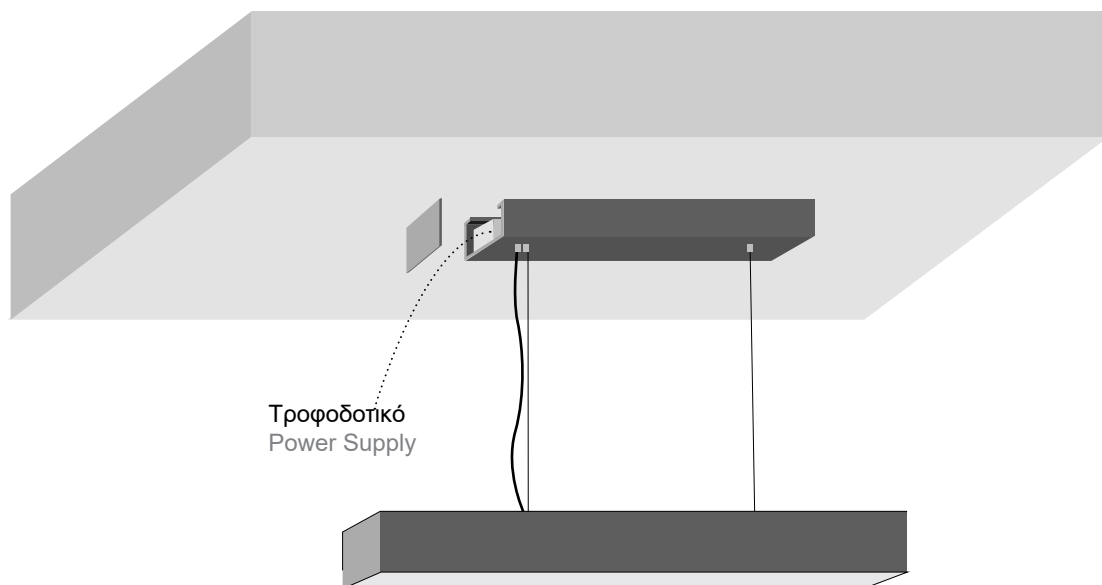

GILA SUSPENDED 35×35 MANUAL

ΤΟΠΟΘΕΤΗΣΗ ΜΕ ΤΡΟΦΟΔΟΤΙΚΟ ΜΕΣΑ ΣΕ ΡΟΖΕΤΑ ΣΤΗΝ ΟΡΟΦΗ APPLICATION WITH POWER SUPPLY IN A ROSETTE ON THE CEILING