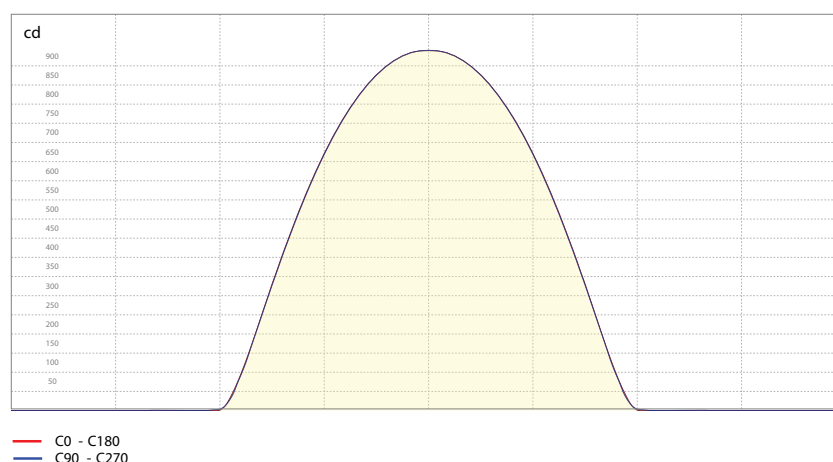

LINEAR INTENSITY DISTRIBUTION