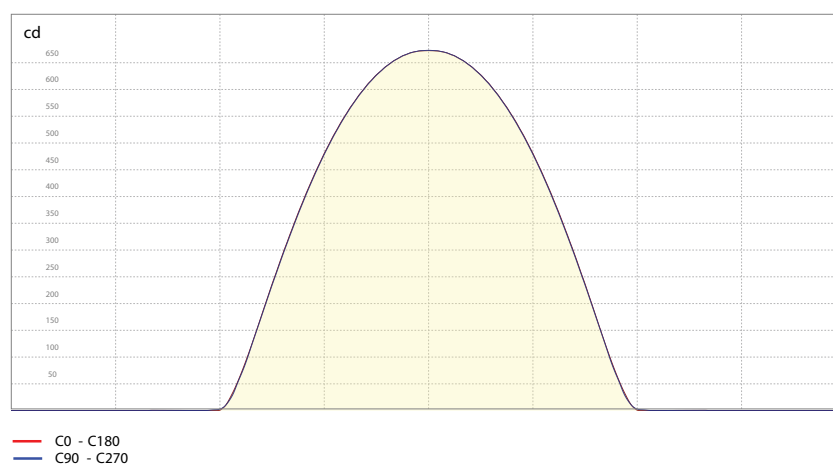

LINEAR INTENSITY DISTRIBUTION