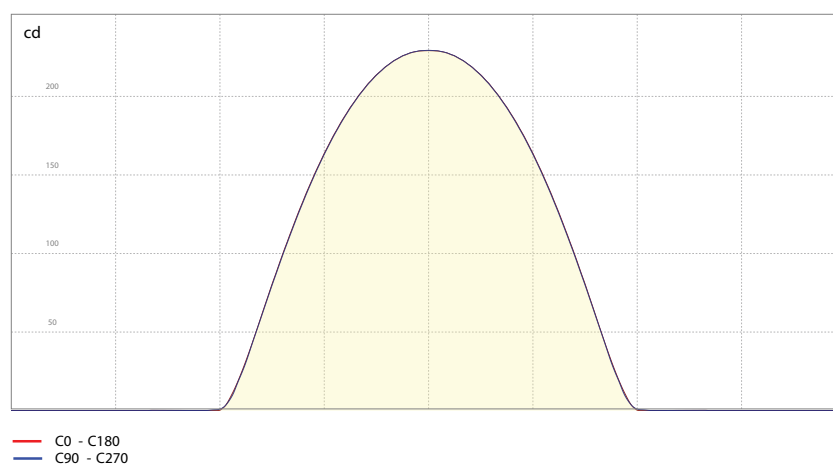

LINEAR INTENSITY DISTRIBUTION