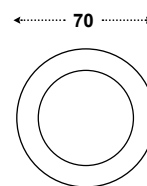

GLEAM ROUND CEILING SPOT GYPSUM GU10

Μοντέρνα, minimal και διακριτικά - "Gypsum Lights". Ο γύψος είναι ένα φιλικό προς το περιβάλλον, φυσικό υλικό και μπορεί να χρησιμοποιηθεί ως καλλιτεχνική αφή που αφήνει μια γυαλισμένη, μεταξωτή επιφάνεια με φυσικό σχήμα. Χάρη στο υλικό τους μπορείτε να τοποθετήσετε το φως στο ταβάνι ή στον τοίχο με τέλειο και γρήγορο τρόπο, χωρίς γραμμές που να διαχωρίζουν το εξάρτημα από το περιβάλλον του, αφήνοντας ένα απαλό τελείωμα χωρίς κόψιμο, καθαρό εσωτερικό.

Modern, minimal and discreet is what makes "Gypsum Lights" so unique. Gypsum is an environment friendly, natural material and can be worked as an artistic touch that leaves a polished, silky surface with a natural shape.

Thanks to their material you can finish up the fitting in the ceiling or wall in a perfect and rapid manner with no lines separating the fitting from its surrounding, leaving a smooth, trimless finish, neat interior.

code 48050107-041

product name GLEAM ROUND CEILING SPOT GYPSUM GU10
available colors White

general information

application INDOOR
direction of mounting CEILING
ip classification IP20
material White Gypsum
incl. cable YES
electric gear YES
life time 50.000 hrs
warranty 3 years
weight 150gr
origin Made in Greece

visible dimensions

ΦxL Ø70 x 110 mm

illuminant

CCT 4000K/5000K
CRI 80/90
wattage 50W
voltage 230 VAC
connection type PARALLEL