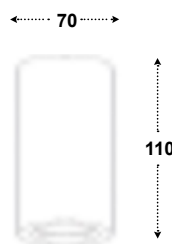

GLEAM ROUND CEILING SPOT GYPSUM GU10

Μοντέρνα, minimal και διακριτικά - "Gypsum Lights". Ο γύψος είναι ένα φιλικό προς το περιβάλλον, φυσικό υλικό και μπορεί να χρησιμοποιηθεί ως καλλιτεχνική αφή που αφήνει μια γυαλισμένη, μεταξωτή επιφάνεια με φυσικό σχήμα. Χάρη στο υλικό τους μπορείτε να τοποθετήσετε το φως στο ταβάνι ή στον τοίχο με τέλειο και γρήγορο τρόπο, χωρίς γραμμές που να διαχωρίζουν το εξάρτημα από το περιβάλλον του, αφήνοντας ένα απαλό τελείωμα χωρίς κόψιμο, καθαρό εσωτερικό.

Modern, minimal and discreet is what makes "Gypsum Lights" so unique. Gypsum is an environment friendly, natural material and can be worked as an artistic touch that leaves a polished, silky surface with a natural shape.

Thanks to their material you can finish up the fitting in the ceiling or wall in a perfect and rapid manner with no lines separating the fitting from its surrounding, leaving a smooth, trimless finish, neat interior.

code 48050107-041

product name GLEAM ROUND CEILING SPOT GYPSUM GU10
available colors White

general information

application INDOOR
direction of mounting CEILING
ip classification IP20
material White Gypsum
incl. cable YES
electric gear YES
life time 50.000 hrs
warranty 3 years
weight 150gr
origin Made in Greece

visible dimensions

ΦxL Ø70 x 110 mm

illuminant

CCT 4000K/5000K
CRI 80/90
wattage 50W
voltage 230 VAC
connection type PARALLEL