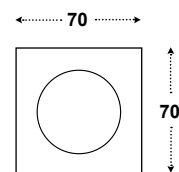

GLEAM SQUARE CEILING SPOT GYPSUM GU10

Μοντέρνα, minimal και διακριτικά - "Gypsum Lights". Ο γύψος είναι ένα φιλικό προς το περιβάλλον, φυσικό υλικό και μπορεί να χρησιμοποιηθεί ως καλλιτεχνική αφή που αφήνει μια γυαλισμένη, μεταξωτή επιφάνεια με φυσικό σχήμα. Χάρη στο υλικό τους μπορείτε να τοποθετήσετε το φως στο ταβάνι ή στον τοίχο με τέλειο και γρήγορο τρόπο, χωρίς γραμμές που να διαχωρίζουν το εξάρτημα από το περιβάλλον του, αφήνοντας ένα απαλό τελείωμα χωρίς κόψιμο, καθαρό εσωτερικό.

Modern, minimal and discreet is what makes "Gypsum Lights" so unique. Gypsum is a environment friendly, natural material and can be worked as an artistic touch that leaves a polished, silky surface with a natural shape.

Thanks to their material you can finish up the fitting in the ceiling or wall in a perfect and rapid manner with no lines separating the fitting from its surrounding, leaving a smooth, trimless finish, neat interior.

code 48050107-042

product name GLEAM SQUARE CEILING SPOT GYPSUM GU10

available colors White

general information

application INDOOR

direction of mounting CEILING

ip classification IP20

material White Gypsum

incl. cable YES

electric gear YES

life time 50.000 hrs

warranty 3 years

weight 150gr

origin Made in Greece

visible dimensions

WxHxL 70 x 70 x 110 mm

illuminant

CCT 4000K/5000K

CRI 80/90

wattage 35W

voltage 230 VAC

connection type PARALLEL