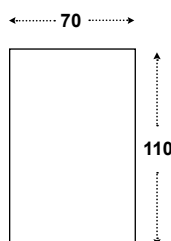

GLEAM SQUARE CEILING SPOT GYPSUM GU10

Μοντέρνα, minimal και διακριτικά - "Gypsum Lights". Ο γύψος είναι ένα φιλικό προς το περιβάλλον, φυσικό υλικό και μπορεί να χρησιμοποιηθεί ως καλλιτεχνική αφή που αφήνει μια γυαλισμένη, μεταξωτή επιφάνεια με φυσικό σχήμα. Χάρη στο υλικό τους μπορείτε να τοποθετήσετε το φως στο ταβάνι ή στον τοίχο με τέλειο και γρήγορο τρόπο, χωρίς γραμμές που να διαχωρίζουν το εξάρτημα από το περιβάλλον του, αφήνοντας ένα απαλό τελείωμα χωρίς κόψιμο, καθαρό εσωτερικό.

Modern, minimal and discreet is what makes "Gypsum Lights" so unique. Gypsum is a environment friendly, natural material and can be worked as an artistic touch that leaves a polished, silky surface with a natural shape.

Thanks to their material you can finish up the fitting in the ceiling or wall in a perfect and rapid manner with no lines separating the fitting from its surrounding, leaving a smooth, trimless finish, neat interior.

code 48050107-042

product name GLEAM SQUARE CEILING SPOT GYPSUM GU10

available colors White

general information

application INDOOR

direction of mounting CEILING

ip classification IP20

material White Gypsum

incl. cable YES

electric gear YES

life time 50.000 hrs

warranty 3 years

weight 150gr

origin Made in Greece

visible dimensions

WxHxL 70 x 70 x 110 mm

illuminant

CCT 4000K/5000K

CRI 80/90

wattage 35W

voltage 230 VAC

connection type PARALLEL