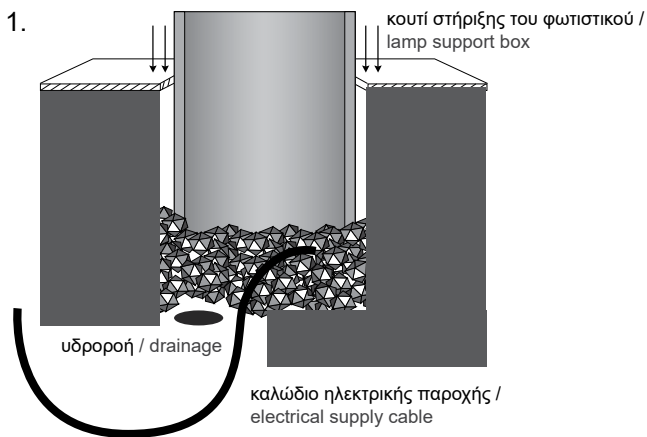

GROUND BEAM 4 R65 / Manual

1. ΠΡΟΕΤΟΙΜΑΣΙΑ ΤΟΥ ΕΔΑΦΟΥΣ / PREPARATION OF TERRAIN
2. ΚΑΝΕΤΕ ΤΗΝ ΗΛΕΚΤΡΙΚΗ ΣΥΝΔΕΣΗ / MAKE THE ELECTRICAL CONNECTION
3. ΤΟΠΟΘΕΤΗΣΗ ΤΟΥ ΦΩΤΙΣΤΙΚΟΥ / PLACE THE LUMINAIRE (επιδαπέδια/ground)

Συνδέστε το καλώδιο του φωτιστικού με την ηλεκτρική παροχή. Η σύνδεση πρέπει να είναι στεγανή. / Connect the cable of the luminaire with the electrical supply. The connection must be sealed.

3. Εφαρμογή στο έδαφος με O-ring
  Application on ground using O ring