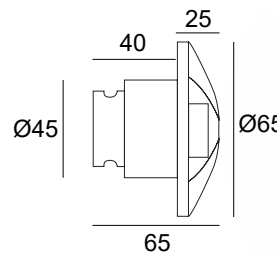

### General information

Application	Outdoor / Recessed
Direction of mounting	Ceiling / Wall / Ground
LED	Cree / Osram
Life time	50000 hrs
Warranty	3-5 years (*5 years upon request)
Origin	Greece
Visible dimensions (Ø×L)	Ø65 × 65 mm