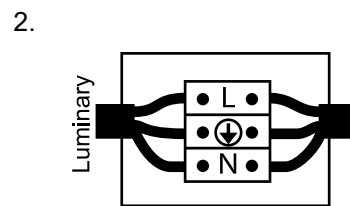

GROUND BEAM 4 R65 / Manual

1. ΠΡΟΕΤΟΙΜΑΣΙΑ ΤΟΥ ΕΔΑΦΟΥΣ / PREPARATION OF TERRAIN
2. ΚΑΝΕΤΕ ΤΗΝ ΗΛΕΚΤΡΙΚΗ ΣΥΝΔΕΣΗ / MAKE THE ELECTRICAL CONNECTION
3. ΤΟΠΟΘΕΤΗΣΗ ΤΟΥ ΦΩΤΙΣΤΙΚΟΥ / PLACE THE LUMINAIRE (επιδαπέδια/ground)

Συνδέστε το καλώδιο του φωτιστικού με την ηλεκτρική παροχή. Η σύνδεση πρέπει να είναι στεγανή. / Connect the cable of the luminaire with the electrical supply. The connection must be sealed.

3. Εφαρμογή στο έδαφος με O-ring
  Application on ground using O ring