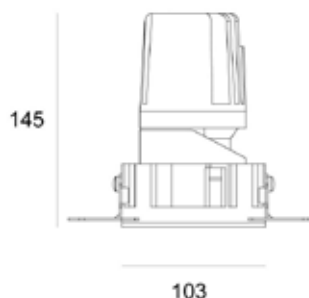

HIOS SQ105

ΚΩΔΙΚΟΣ / CODE

HIOSS105-XX XXX X

W105xL105

general information

application	Indoor / Recessed
direction of mounting	Ceiling
ip classification	IP54
material	Aluminium
incl. cable	Yes
electric gear	Not included
life time	50000 hrs
warranty	3 years
origin	China

visible dimensions

W×L×H 83 × 83 × 122 mm

illuminant

CRI	90
beam angle	36°
led type	COB
wattage	25W
voltage	230VAC
dimmable option	Yes

color	CCT	Dimmable
Black (BL)	3000K (1882Lm) (30K)	Yes (D)
White (WH)	4000K (2000Lm) (40K)	No ()
RAL colors (RL)		