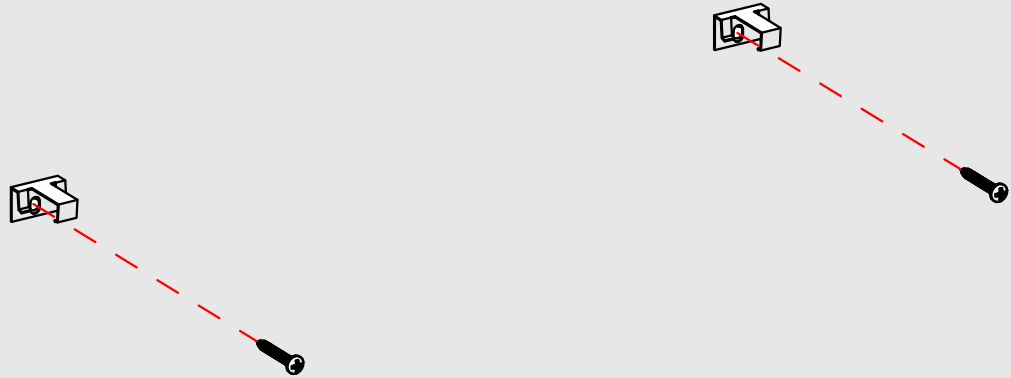

PDS-STN-90D Mounting bracket

1x

DOES NOT INCLUDE

PDS-STN-90D Mounting bracket (ref. C24367N00)

IMPORTANT: Not all possible mounting procedures are presented here. More mounting procedures and related accessories can be found at www.KlusDesign.eu. Drawings in these instructions are simplified and only approximate the actual shapes.

I

II

III

max. 4 mm / 0.16"

IV

V

VI