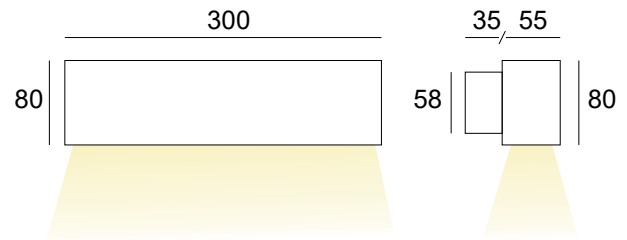

# ITHAKI WALL 55X80

## General information

Application	Indoor / Outdoor
Direction of mounting	Wall
Material	Aluminium body / Inox base
LED	Cree / Osram
IP protection	IP54
CRI	Ra80
Life time	50000 hrs
Warranty	5 years
Origin	Greece
Visible dimensions (W×H)	55 × 80 mm

Color	Lentgh	CCT	Voltage	Cover	Dimmable
Anodised (AN)	30cm (12W) (30)	3000K (30K)	12VDC (V1)	Diffuse (C1)	Yes (D)
Black (BL)	60cm (24W) (60)	4000K (40K)	24VDC (V2)	Microprismatic (C2)	No (L)
White (WH)	90cm (36W) (90)	5000K (50K)	230VAC (V3)		
RAL colors (RL)		6000K (60K)			
Nickel plating (NK) (upon request)					