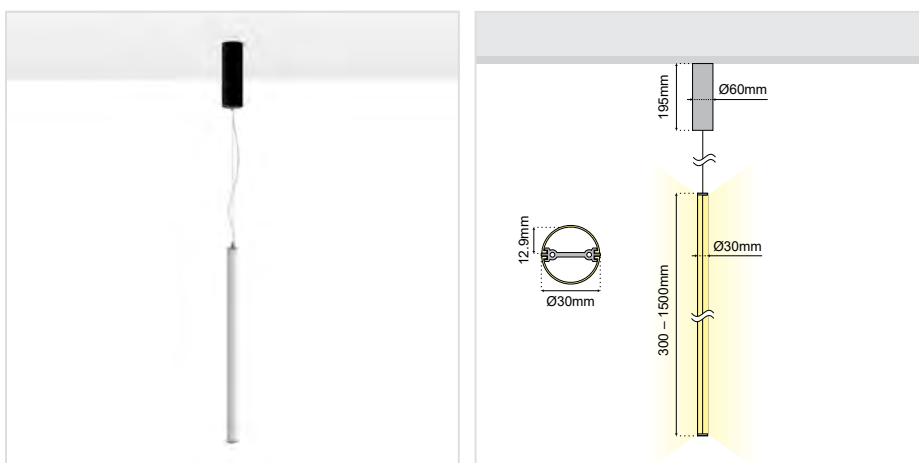

JAZ DUO SUSPENDED VERTICAL BASE B

ΠΕΡΙΕΧΟΜΕΝΑ / CONTENTS

DATASHEET 1
 MANUAL 4

SKU: **J30DVB - XX-XX-XX-XX-XX**

DATASHEET

GENERAL INFORMATION

APPLICATION	Indoor / Suspended
DIRECTION OF MOUNTING	Ceiling
MATERIAL	Aluminium
IP RATING	IP20
PROFILE DIMENSIONS (Ø)	30mm
BASE DIMENSIONS (Ø×H)	60×195mm
LIFE TIME	50000 hours
WARRANTY	3–5 years (*5 years upon request)
ORIGIN	Greece

JAZ DUO SUSPENDED VERTICAL BASE B DATASHEET

SKU: J30DVB-XX-XX-XX-XX-XX

LENGTH
SUSPENSION HEIGHT
COLOR
ILLUMINANT
DIMMABLE

Length*			Suspension height*				Color*	
90cm (90)	100cm (100)	110cm (110)	10cm (10)	20cm (20)	30cm (30)	40cm (40)	Anodised (AN)	
120cm (120)	130cm (130)	140cm (140)	50cm (70)	60cm (60)	70cm (70)	80cm (80)	Black (BL)	
150cm (150)			90cm (90)	100cm (100)	110cm (110)	120cm (120)	White (WH)	
			130cm (130)	140cm (140)	150cm (150)	160cm (160)	Graphite (GF)	
			170cm (170)	180cm (180)	190cm (190)	200cm (200)	RAL colors (RL)	
							Patina (PT)	
							No color (NO)	