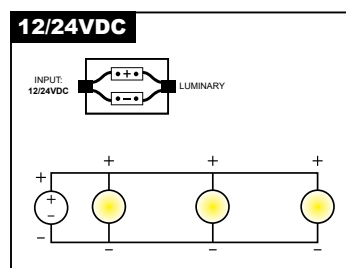

JAZ SUSPENDED HORIZONTAL BASE C MANUAL

ΔΙΑΔΙΚΑΣΙΑ ΚΑΛΩΔΙΩΣΗΣ WIRING PROCEDURE

1. Κλείστε τον κεντρικό διακόπτη ρεύματος.
2. Συνδέστε τα φωτιστικά στη μονάδα παροχής ρεύματος.
3. Συνδέστε τη μονάδα τροφοδοσίας στο ηλεκτρικό δίκτυο.
4. Ενεργοποιήστε τον κεντρικό διακόπτη ρεύματος.

1. Turn off the main power switch.
2. Connect the luminaires to the power supply unit.
3. Connect the power supply unit to the electrical network.
4. Turn on the main power switch.

Σημείωση ασφαλείας: Βεβαιωθείτε ότι ο κεντρικός διακόπτης λειτουργίας είναι απενεργοποιημένος κατά τη διάρκεια όλων των διαδικασιών συντήρησης και εγκατάστασης.

Προειδοποίηση: Αποφύγετε τη σύνδεση πάρα πολλών φωτιστικών παράλληλα σε μία μόνο μονάδα τροφοδοσίας για να αποφευχθεί η υπερφόρτωση.

Safety Notice: Ensure the main power switch is turned off during all maintenance and installation procedures.

Warning: Avoid connecting too many luminaires in parallel to a single power supply unit to prevent overloading.

ΤΟΠΟΘΕΤΗΣΗ ΣΤΗΝ ΟΡΟΦΗ MOUNTING TO THE CEILING