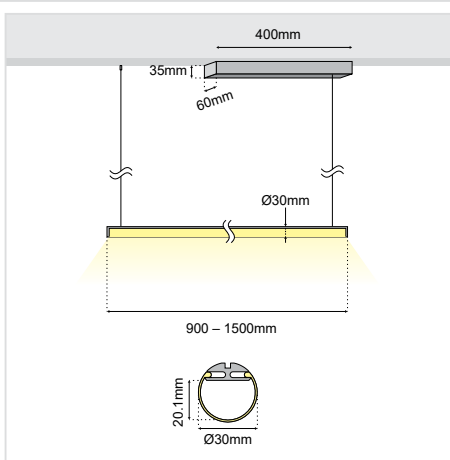

JAZ SUSPENDED HORIZONTAL BASE C

ΠΕΡΙΕΧΟΜΕΝΑ / CONTENTS

DATASHEET 1
 MANUAL 5

SKU: J30HC - XX-XX-XX-XX-XX

DATASHEET

GENERAL INFORMATION

| | |
|-------------------------|-----------------------------------|
| APPLICATION | Indoor / Suspended |
| DIRECTION OF MOUNTING | Ceiling |
| MATERIAL | Aluminium |
| IP RATING | IP20 |
| PROFILE DIMENSIONS (Ø) | 30mm |
| BASE DIMENSIONS (W×H×L) | 400×35×60mm |
| LIFE TIME | 50000 hours |
| WARRANTY | 3–5 years (*5 years upon request) |
| ORIGIN | Greece |

JAZ SUSPENDED HORIZONTAL BASE C DATASHEET

SKU: J30HC - XX-XX-XX-XX-XX

LENGTH
SUSPENSION HEIGHT
COLOR
ILLUMINANT
DIMMABLE

| Length* | | | Suspension height* | | | | Color* | |
|-------------|-------------|-------------|--------------------|-------------|-------------|-------------|-----------------|---|
| 90cm (90) | 100cm (100) | 110cm (110) | 10cm (10) | 20cm (20) | 30cm (30) | 40cm (40) | Anodised (AN) |  |
| 120cm (120) | 130cm (130) | 140cm (140) | 50cm (70) | 60cm (60) | 70cm (70) | 80cm (80) | Black (BL) |  |
| 150cm (150) | | | 90cm (90) | 100cm (100) | 110cm (110) | 120cm (120) | White (WH) |  |
| | | | 130cm (130) | 140cm (140) | 150cm (150) | 160cm (160) | Graphite (GF) |  |
| | | | 170cm (170) | 180cm (180) | 190cm (190) | 200cm (200) | RAL colors (RL) |  |
| | | | | | | | Patina (PT) |  |
| | | | | | | | No color (NO) |  |