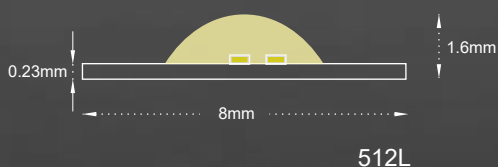

BARISLIGHT

LED COB STRIPS

LED COB STRIP

Benefit from the incredible variety of Led and Neon Strips BARISLIGHT® offers, with which you can make colorful and stylish creations, thanks to their endless possibilities for indoor and outdoor lighting. They can be bent in any shape and used to make inscriptions, decorate the exterior space and create original hidden and linear lighting.

512L

720L

general information

application	Indoor
ip classification	IP20
cutting length	31.5 mm (512L) 33.3mm (720L)
electric gear	Not Included
life time	30.000 hrs
LED type	OSRAM
warranty	5 years

Cod	Leds / m	Wattage	Kelvin	Lumen / W	CRI	Voltage
X7010802-011	512	12W	2700K	80	>90	24VDC
X7010802-014			3000K	90		
X7010802-009			4000K	100		
X7010802-012			6000K	110		
X7010802-010	720	20W	2700K	78		
X7010802-015			3000K	85		
X7010802-013			4000K	92		
X7010802-019			6000K	101		

512L

720L

Turn off the power
Κλείστε το ρεύμα

No twisting the strip.
Μη στρίβετε την ταινία

No winding an object with a diameter <50mm
Μη τοποθετείστε την ταινία σε αντικείμενο με
διάμετρο μικρότερη από 50mm