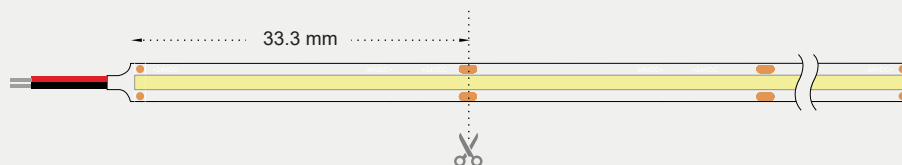

BARISLIGHT

LED COB STRIPS

LED COB STRIP

Benefit from the incredible variety of Led and Neon Strips BARISLIGHT® offers, with which you can make colorful and stylish creations, thanks to their endless possibilities for indoor and outdoor lighting. They can be bent in any shape and used to make inscriptions, decorate the exterior space and create original hidden and linear lighting.

512L

720L

general information

application	Indoor
ip classification	IP20
cutting length	31.5 mm (512L) 33.3mm (720L)
electric gear	Not Included
life time	30.000 hrs
LED type	OSRAM
warranty	5 years

Cod	Leds / m	Wattage	Kelvin	Lumen / W	CRI	Voltage
X7010802-011	512	12W	2700K	80	>90	24VDC
X7010802-014			3000K	90		
X7010802-009			4000K	100		
X7010802-012			6000K	110		
X7010802-010	720	20W	2700K	78		
X7010802-015			3000K	85		
X7010802-013			4000K	92		
X7010802-019			6000K	101		

512L

720L

Turn off the power
Κλείστε το ρεύμα

No twisting the strip.
Μη στρίβετε την ταινία

No winding an object with a diameter <50mm
Μη τοποθετείστε την ταινία σε αντικείμενο με
διάμετρο μικρότερη από 50mm