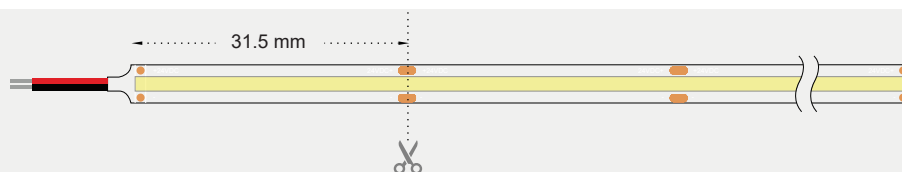

BARISLIGHT

LED COB STRIPS

LED COB STRIP

Benefit from the incredible variety of Led and Neon Strips BARISLIGHT® offers, with which you can make colorful and stylish creations, thanks to their endless possibilities for indoor and outdoor lighting. They can be bent in any shape and used to make inscriptions, decorate the exterior space and create original hidden and linear lighting.

512L

720L

general information

application	Indoor
ip classification	IP20
cutting length	31.5 mm (512L) 33.3mm (720L)
electric gear	Not Included
life time	30.000 hrs
LED type	OSRAM
warranty	5 years

Cod	Leds / m	Wattage	Kelvin	Lumen / W	CRI	Voltage
X7010802-011	512	12W	2700K	80	>90	24VDC
X7010802-014			3000K	90		
X7010802-009			4000K	100		
X7010802-012			6000K	110		
X7010802-010	720	20W	2700K	78		
X7010802-015			3000K	85		
X7010802-013			4000K	92		
X7010802-019			6000K	101		

512L

720L

Turn off the power
Κλείστε το ρεύμα

No twisting the strip.
Μη στρίβετε την ταινία

No winding an object with a diameter <50mm
Μη τοποθετείστε την ταινία σε αντικείμενο με
διάμετρο μικρότερη από 50mm