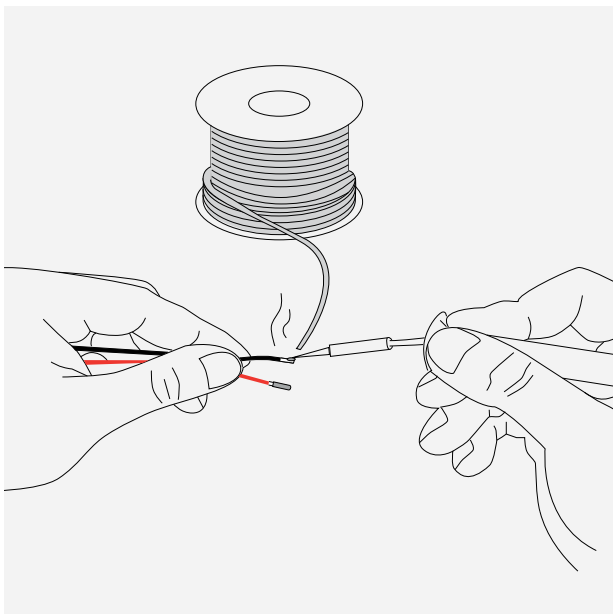

LED COB STRIP 320L WHITE 6W 24VDC IP67

LED COB STRIP 320L WHITE 6W 24VDC IP67

Benefit from the incredible variety of Led and Neon Strips BARISLIGHT® offers, with which you can make colorful and stylish creations, thanks to their endless possibilities for indoor and outdoor lighting. They can be bent in any shape and used to make inscriptions, decorate the exterior space and create original hidden and linear lighting.

general information

application	Outdoor
ip classification	IP67
cutting length	25mm
dimnable	Yes
electric gear	Not Included
life time	30.000 hrs
warranty	5 years

Cod	Leds / m	Wattage	Kelvin	Lumen / W	Lumen / m	CRI	Voltage
X7010805-020	320	6W	2700K	90	540	>90	24VDC
X7010805-021			3000K	90	540		
X7010805-022			4000K	100	600		
X7010805-023			6500K	100	600		

320L

Turn off the power
Κλείστε το ρεύμα

No twisting the strip.
Μη στρίβετε την ταινία

No winding an object with a diameter <50mm
Μη τοποθετείστε την ταινία σε αντικείμενο με
διάμετρο μικρότερη από 50mm

TRIAC