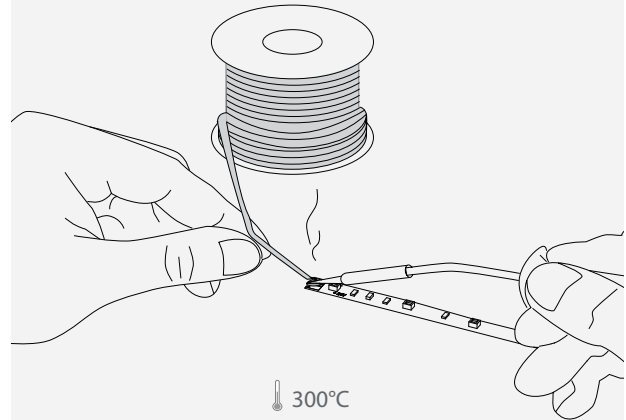

LED COB STRIP 320L WHITE 6W 24VDC IP67

LED COB STRIP 320L WHITE 6W 24VDC IP67

Benefit from the incredible variety of Led and Neon Strips BARISLIGHT® offers, with which you can make colorful and stylish creations, thanks to their endless possibilities for indoor and outdoor lighting. They can be bent in any shape and used to make inscriptions, decorate the exterior space and create original hidden and linear lighting.

general information

application	Outdoor
ip classification	IP67
cutting length	25mm
dimnable	Yes
electric gear	Not Included
life time	30.000 hrs
warranty	5 years

Cod	Leds / m	Wattage	Kelvin	Lumen / W	Lumen / m	CRI	Voltage
X7010805-020	320	6W	2700K	90	540	>90	24VDC
X7010805-021			3000K	90	540		
X7010805-022			4000K	100	600		
X7010805-023			6500K	100	600		

320L

Turn off the power
Κλείστε το ρεύμα

No twisting the strip.
Μη στρίβετε την ταινία

No winding an object with a diameter <50mm
Μη τοποθετείστε την ταινία σε αντικείμενο με
διάμετρο μικρότερη από 50mm

TRIAC