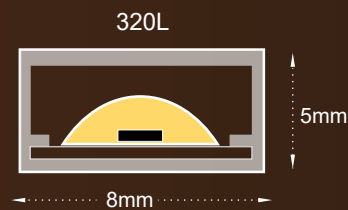

LED COB STRIP 320L WHITE 6W 24VDC IP67

LED COB STRIP 320L WHITE 6W 24VDC IP67

Benefit from the incredible variety of Led and Neon Strips BARISLIGHT® offers, with which you can make colorful and stylish creations, thanks to their endless possibilities for indoor and outdoor lighting. They can be bent in any shape and used to make inscriptions, decorate the exterior space and create original hidden and linear lighting.

general information

application	Outdoor
ip classification	IP67
cutting length	25mm
dimnable	Yes
electric gear	Not Included
life time	30.000 hrs
warranty	5 years

Cod	Leds / m	Wattage	Kelvin	Lumen / W	Lumen / m	CRI	Voltage
X7010805-020	320	6W	2700K	90	540	>90	24VDC
X7010805-021			3000K	90	540		
X7010805-022			4000K	100	600		
X7010805-023			6500K	100	600		

320L

Turn off the power
Κλείστε το ρεύμα

No twisting the strip.
Μη στρίβετε την ταινία

No winding an object with a diameter <50mm
Μη τοποθετείστε την ταινία σε αντικείμενο με
διάμετρο μικρότερη από 50mm

TRIAC