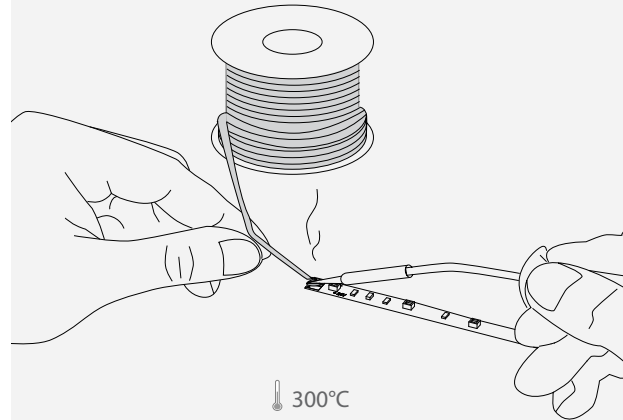

BARISLIGHT

LED COB STRIP 320L WHITE 6W IP20

LED COB STRIP 320L WHITE 6W IP20

Benefit from the incredible variety of Led and Neon Strips BARISLIGHT® offers, with which you can make colorful and stylish creations, thanks to their endless possibilities for indoor and outdoor lighting. They can be bent in any shape and used to make inscriptions, decorate the exterior space and create original hidden and linear lighting.

general information

application	Indoor
ip classification	IP20
cutting length	50 mm
electric gear	Not Included
life time	30.000 hrs
LED type	OSRAM
dimming option	Yes
warranty	3 years

Cod.	LEDs / m	Wattage	CCT	Lumen / W	Lumen / m	CRI	Voltage
X7010802-020	320	6W	2700K	81	486	Ra>90	24V
X7010802-021			3000K	90	540		
X7010802-022			4000K	100	600		
X7010802-023			6000K	105	630		

Turn off the power
Κλείστε το ρεύμα

No twisting the strip.
Μη στρίβετε την ταινία

No winding an object with a diameter <50mm
Μη τοποθετείστε την ταινία σε αντικείμενο με
διάμετρο μικρότερη από 50mm

TRIAC