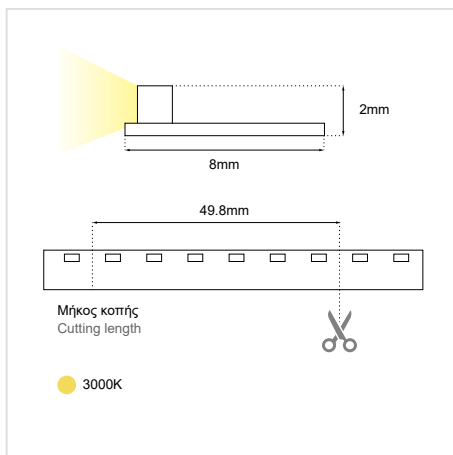

LED LIGHT STRIP SIDE

8mm WARM WHITE 9.6W 24V IP20

SKU: E9010802-005

GENERAL INFORMATION

APPLICATION	Indoor
IP RATING	IP20
WARRANTY	2 years
ORIGIN	China

DIMENSIONS

VISIBLE DIMENSIONS (W×H)	8 × 2mm
TOTAL LENGTH	5m
CUTTING LENGTH	49.8mm

ILLUMINANT

LED QTY	120 LEDs/m
VOLTAGE	24VDC
WATTAGE	9.6W/m
CCT	3000K
CRI	Ra90
BEAM ANGLE	120D
MODE OF CONNECTOR	Red: 24V White: Gnd
OUTPUT	480lm/m
DIMMABLE	Yes