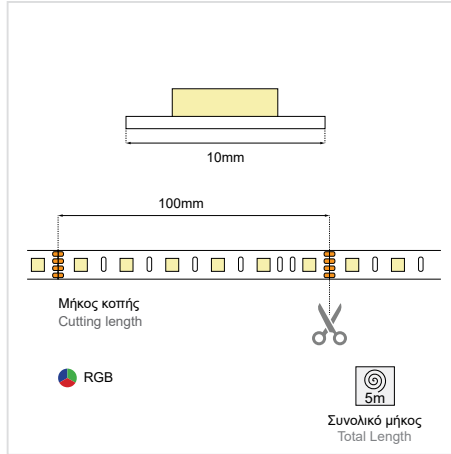

LED LIGHT STRIP VALUE 60L 24V 14.4W RGB

SKU: **IP20:** AC010802-005, **IP65:** AC010805-002

GENERAL INFORMATION

APPLICATION	Indoor / Outdoor
IP RATING	IP20 / IP65
PCB TYPE/COLOR	2 oz , White PCB
ADHESIVE TAPE	Blue adhesive tape & CROWN 611#
WARRANTY	2 years
ORIGIN	China

DIMENSIONS

VISIBLE DIMENSIONS (W)	10mm
TOTAL LENGTH	5m
CUTTING LENGTH	100mm

ILLUMINANT

LED TYPE	5050
LED QTY	60 LEDs/m
LED BRIGHTNESS	1800-2200MCD
VOLTAGE	24V DC
WATTAGE	14.4W/m
CCT	RGB
DIMMABLE	Yes

LED LIGHT STRIP VALUE 60L 24V 14.4W RGB