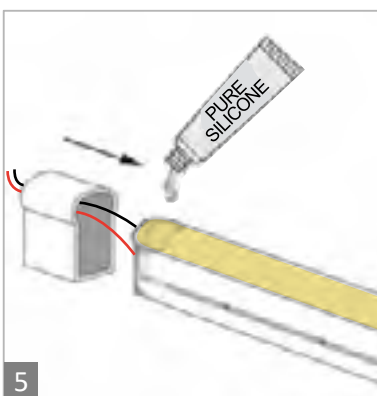

LED NEON STRIP 6×12mm

9W 12V / 24V IP67

GENERAL INFORMATION

APPLICATION	Indoor / Outdoor
MATERIAL	Pure silicone
DIMENSIONS (W×H)	26.5×20.5mm
MAXIMUM LENGTH	5m
DIMENSIONS (W×H)	6×12mm
MAX LENGTH	50m
CUTTING LENGTH	25mm (12V) 50mm (24V)
WEIGHT	90 gr/m
IP PROTECTION	IP67
INCL. CABLE	Not included
ELECTRIC GEAR	Not included
WORKING ENVIROMENT TEMPERATURE	80C-(-40C)
UV-PROTECTION	Anti-UV
CONNECTION POWER LENGTH	2500mm (12V) 5000mm (24V)
WORKING TEMPERATURE	-40°C - +60°C
LIFETIME	50000 hours
WARRANTY	3 years

LED NEON STRIP 6×12mm 9W 12V / 24V IP67

TO BE USED WITH

  <p>TRIMLESS ALUMIN PROFILE FOR NEON 6×12mm SKU: 65010803-039</p>	  <p>ALUMINUM PROFILE Π FOR 6×12 NEON LIGHT SKU: 65010803-041</p>
  <p>PROFILE FOR NEON STRIP 6mm PVC 1m PC SKU: 00010803-042</p>	  <p>CLIP FOR NEON STRIP 6mm PVC 5CM PC SKU: E9010803-002</p>
  <p>CURVED STAINLESS STEEL PROFILE 6×12 NEON LIGHT 1m SKU: E9010803-013</p>	 <p>END CAP 6×12mm PC SKU: E9010803-001</p>

LED NEON STRIP 6x12mm 9W 12V / 24V IP67

Κάμψη της ταινίας Led / Led Strip bending

Μην πιέζετε την ταινία
No pressing

Μην στρίβετε την ταινία
No twisting

Μην τεντώνετε την ταινία
No stretching

Μέθοδος κοπής / Cutting Method

Κόψτε την ταινία στα μαύρα σημεία που έχει στην πλάγια πλευρά της.
Cut along the black points on the side of the strip

Προσθέστε σιλικόνη στην άκρη.
Apply Pure Silicone on the edge

Εφαρμόστε το End Cap for Neon Strip 6x12mm.
Apply the End Cap for Neon Strip 6x12mm