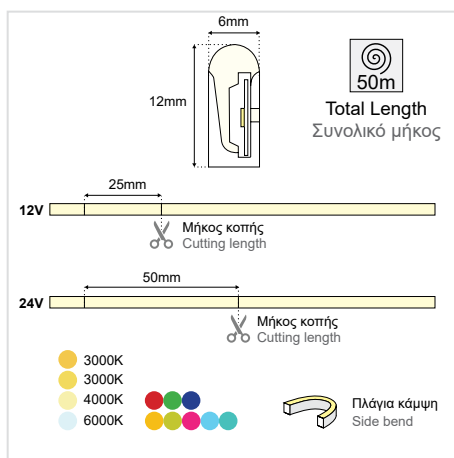

LED NEON STRIP 6×12mm

9W 12V / 24V IP67

GENERAL INFORMATION

APPLICATION	Indoor / Outdoor
MATERIAL	Pure silicone
DIMENSIONS (W×H)	26.5×20.5mm
MAXIMUM LENGTH	5m
DIMENSIONS (W×H)	6×12mm
MAX LENGTH	50m
CUTTING LENGTH	25mm (12V) 50mm (24V)
WEIGHT	90 gr/m
IP PROTECTION	IP67
INCL. CABLE	Not included
ELECTRIC GEAR	Not included
WORKING ENVIROMENT TEMPERATURE	80C-(-40C)
UV-PROTECTION	Anti-UV
CONNECTION POWER LENGTH	2500mm (12V) 5000mm (24V)
WORKING TEMPERATURE	-40°C - +60°C
LIFETIME	50000 hours
WARRANTY	3 years

ILLUMINANT

LAMP TYPE	LED
LED QTY	120 LEDs/m
VOLTAGE	12VDC / 24VDC
WATTAGE	9W/m
OUTPUT	400Lm/m

LED NEON STRIP 6×12mm 9W 12V / 24V IP67

	Available colors		Voltage	SKU
2700K				24V E9010805-077
3000K				12V E9010806-009
				24V E9010805-009
4000K				12V E9010806-010
				24V E9010805-013
6000K				12V E9010805-012
				24V E9010806-001
RED				12V E9010805-004
				24V E9010806-012
GREEN				12V E9010806-005
				24V E9010805-005
BLUE				12V E9010806-008
				24V E9010805-011
GOLD YELLOW				12V E9010806-003
				24V E9010805-003
ICE BLUE				12V E9010806-002
				24V E9010805-002
PINK				12V E9010806-006
				24V E9010805-006
LEMON YELLOW				12V E9010806-007
				24V E9010805-007
MALDIVES GREEN				12V E9010806-013
				24V E9010805-041

LED NEON STRIP 6×12mm 9W 12V / 24V IP67

TO BE USED WITH

  <p>TRIMLESS ALUMIN PROFILE FOR NEON 6×12mm SKU: 65010803-039</p>	  <p>ALUMINUM PROFILE Π FOR 6×12 NEON LIGHT SKU: 65010803-041</p>
  <p>PROFILE FOR NEON STRIP 6mm PVC 1m PC SKU: 00010803-042</p>	  <p>CLIP FOR NEON STRIP 6mm PVC 5CM PC SKU: E9010803-002</p>
  <p>CURVED STAINLESS STEEL PROFILE 6×12 NEON LIGHT 1m SKU: E9010803-013</p>	 <p>END CAP 6×12mm PC SKU: E9010803-001</p>

LED NEON STRIP 6x12mm 9W 12V / 24V IP67

Κάμψη της ταινίας Led / Led Strip bending

Μην πιέζετε την ταινία
No pressing

Μην στρίβετε την ταινία
No twisting

Μην τεντώνετε την ταινία
No stretching

Μέθοδος κοπής / Cutting Method