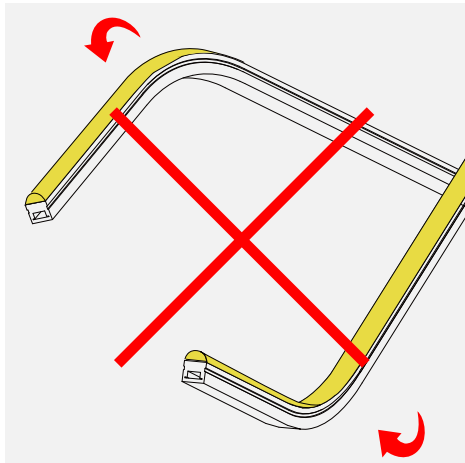

LED NEON STRIP 6×12mm

9W 12V / 24V IP67

GENERAL INFORMATION

APPLICATION	Indoor / Outdoor
MATERIAL	Pure silicone
DIMENSIONS (W×H)	26.5×20.5mm
MAXIMUM LENGTH	5m
DIMENSIONS (W×H)	6×12mm
MAX LENGTH	50m
CUTTING LENGTH	25mm (12V) 50mm (24V)
WEIGHT	90 gr/m
IP PROTECTION	IP67
INCL. CABLE	Not included
ELECTRIC GEAR	Not included
WORKING ENVIROMENT TEMPERATURE	80C-(-40C)
UV-PROTECTION	Anti-UV
CONNECTION POWER LENGTH	2500mm (12V) 5000mm (24V)
WORKING TEMPERATURE	-40°C - +60°C
LIFETIME	50000 hours
WARRANTY	3 years

ILLUMINANT

LAMP TYPE	LED
LED QTY	120 LEDs/m
VOLTAGE	12VDC / 24VDC
WATTAGE	9W/m
OUTPUT	400Lm/m

LED NEON STRIP 6×12mm 9W 12V / 24V IP67

	Available colors		Voltage	SKU
2700K				24V E9010805-077
3000K				12V E9010806-009
				24V E9010805-009
4000K				12V E9010806-010
				24V E9010805-013
6000K				12V E9010805-012
				24V E9010806-001
RED				12V E9010805-004
				24V E9010806-012
GREEN				12V E9010806-005
				24V E9010805-005
BLUE				12V E9010806-008
				24V E9010805-011
GOLD YELLOW				12V E9010806-003
				24V E9010805-003
ICE BLUE				12V E9010806-002
				24V E9010805-002
PINK				12V E9010806-006
				24V E9010805-006
LEMON YELLOW				12V E9010806-007
				24V E9010805-007
MALDIVES GREEN				12V E9010806-013
				24V E9010805-041

LED NEON STRIP 6×12mm 9W 12V / 24V IP67

TO BE USED WITH

  <p>TRIMLESS ALUMIN PROFILE FOR NEON 6×12mm SKU: 65010803-039</p>	  <p>ALUMINUM PROFILE Π FOR 6×12 NEON LIGHT SKU: 65010803-041</p>
  <p>PROFILE FOR NEON STRIP 6mm PVC 1m PC SKU: 00010803-042</p>	  <p>CLIP FOR NEON STRIP 6mm PVC 5CM PC SKU: E9010803-002</p>
  <p>CURVED STAINLESS STEEL PROFILE 6×12 NEON LIGHT 1m SKU: E9010803-013</p>	 <p>END CAP 6×12mm PC SKU: E9010803-001</p>

LED NEON STRIP 6x12mm 9W 12V / 24V IP67

Κάμψη της ταινίας Led / Led Strip bending

Μην πιέζετε την ταινία
No pressing

Μην στρίβετε την ταινία
No twisting

Μην τεντώνετε την ταινία
No stretching

Μέθοδος κοπής / Cutting Method