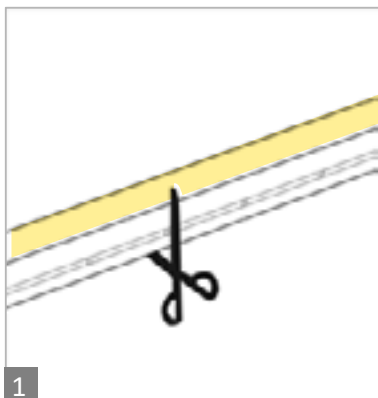

LED NEON STRIP 6×12mm

9W 12V / 24V IP67

GENERAL INFORMATION

APPLICATION	Indoor / Outdoor
MATERIAL	Pure silicone
DIMENSIONS (W×H)	26.5×20.5mm
MAXIMUM LENGTH	5m
DIMENSIONS (W×H)	6×12mm
MAX LENGTH	50m
CUTTING LENGTH	25mm (12V) 50mm (24V)
WEIGHT	90 gr/m
IP PROTECTION	IP67
INCL. CABLE	Not included
ELECTRIC GEAR	Not included
WORKING ENVIROMENT TEMPERATURE	80C-(-40C)
UV-PROTECTION	Anti-UV
CONNECTION POWER LENGTH	2500mm (12V) 5000mm (24V)
WORKING TEMPERATURE	-40°C - +60°C
LIFETIME	50000 hours
WARRANTY	3 years

LED NEON STRIP 6×12mm 9W 12V / 24V IP67

TO BE USED WITH

  <p>TRIMLESS ALUMIN PROFILE FOR NEON 6×12mm SKU: 65010803-039</p>	  <p>ALUMINUM PROFILE Π FOR 6×12 NEON LIGHT SKU: 65010803-041</p>
  <p>PROFILE FOR NEON STRIP 6mm PVC 1m PC SKU: 00010803-042</p>	  <p>CLIP FOR NEON STRIP 6mm PVC 5CM PC SKU: E9010803-002</p>
  <p>CURVED STAINLESS STEEL PROFILE 6×12 NEON LIGHT 1m SKU: E9010803-013</p>	 <p>END CAP 6×12mm PC SKU: E9010803-001</p>

LED NEON STRIP 6x12mm 9W 12V / 24V IP67

Κάμψη της ταινίας Led / Led Strip bending

Μην πιέζετε την ταινία
No pressing

Μην στρίβετε την ταινία
No twisting

Μην τεντώνετε την ταινία
No stretching

Μέθοδος κοπής / Cutting Method

Κόψτε την ταινία στα μαύρα σημεία που έχει στην πλάγια πλευρά της.
Cut along the black points on the side of the strip

Προσθέστε σιλικόνη στην άκρη.
Apply Pure Silicone on the edge

Εφαρμόστε το End Cap for Neon Strip 6x12mm.
Apply the End Cap for Neon Strip 6x12mm