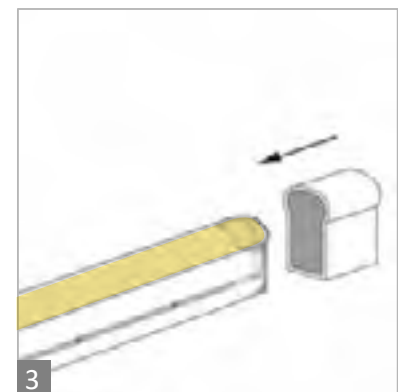

LED NEON STRIP 6×12mm

9W 12V / 24V IP67

GENERAL INFORMATION

APPLICATION	Indoor / Outdoor
MATERIAL	Pure silicone
DIMENSIONS (W×H)	26.5×20.5mm
MAXIMUM LENGTH	5m
DIMENSIONS (W×H)	6×12mm
MAX LENGTH	50m
CUTTING LENGTH	25mm (12V) 50mm (24V)
WEIGHT	90 gr/m
IP PROTECTION	IP67
INCL. CABLE	Not included
ELECTRIC GEAR	Not included
WORKING ENVIROMENT TEMPERATURE	80C-(-40C)
UV-PROTECTION	Anti-UV
CONNECTION POWER LENGTH	2500mm (12V) 5000mm (24V)
WORKING TEMPERATURE	-40°C - +60°C
LIFETIME	50000 hours
WARRANTY	3 years

LED NEON STRIP 6×12mm 9W 12V / 24V IP67

TO BE USED WITH

  <p>TRIMLESS ALUMIN PROFILE FOR NEON 6×12mm SKU: 65010803-039</p>	  <p>ALUMINUM PROFILE Π FOR 6×12 NEON LIGHT SKU: 65010803-041</p>
  <p>PROFILE FOR NEON STRIP 6mm PVC 1m PC SKU: 00010803-042</p>	  <p>CLIP FOR NEON STRIP 6mm PVC 5CM PC SKU: E9010803-002</p>
  <p>CURVED STAINLESS STEEL PROFILE 6×12 NEON LIGHT 1m SKU: E9010803-013</p>	 <p>END CAP 6×12mm PC SKU: E9010803-001</p>

LED NEON STRIP 6x12mm 9W 12V / 24V IP67

Κάμψη της ταινίας Led / Led Strip bending

Μην πιέζετε την ταινία
No pressing

Μην στρίβετε την ταινία
No twisting

Μην τεντώνετε την ταινία
No stretching

Μέθοδος κοπής / Cutting Method

Κόψτε την ταινία στα μαύρα σημεία που έχει στην πλάγια πλευρά της.
Cut along the black points on the side of the strip

Προσθέστε σιλικόνη στην άκρη.
Apply Pure Silicone on the edge

Εφαρμόστε το End Cap for Neon Strip 6x12mm.
Apply the End Cap for Neon Strip 6x12mm