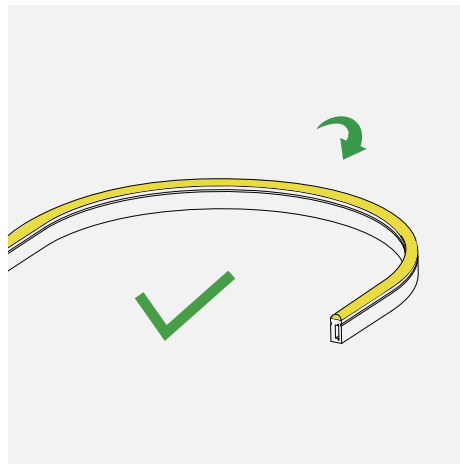

LED NEON STRIP 6×12mm

9W 12V / 24V IP67

GENERAL INFORMATION

APPLICATION	Indoor / Outdoor
MATERIAL	Pure silicone
DIMENSIONS (W×H)	26.5×20.5mm
MAXIMUM LENGTH	5m
DIMENSIONS (W×H)	6×12mm
MAX LENGTH	50m
CUTTING LENGTH	25mm (12V) 50mm (24V)
WEIGHT	90 gr/m
IP PROTECTION	IP67
INCL. CABLE	Not included
ELECTRIC GEAR	Not included
WORKING ENVIROMENT TEMPERATURE	80C-(-40C)
UV-PROTECTION	Anti-UV
CONNECTION POWER LENGTH	2500mm (12V) 5000mm (24V)
WORKING TEMPERATURE	-40°C - +60°C
LIFETIME	50000 hours
WARRANTY	3 years

ILLUMINANT

LAMP TYPE	LED
LED QTY	120 LEDs/m
VOLTAGE	12VDC / 24VDC
WATTAGE	9W/m
OUTPUT	400Lm/m

LED NEON STRIP 6×12mm 9W 12V / 24V IP67

	Available colors		Voltage	SKU
2700K				24V E9010805-077
3000K				12V E9010806-009
				24V E9010805-009
4000K				12V E9010806-010
				24V E9010805-013
6000K				12V E9010805-012
				24V E9010806-001
RED				12V E9010805-004
				24V E9010806-012
GREEN				12V E9010806-005
				24V E9010805-005
BLUE				12V E9010806-008
				24V E9010805-011
GOLD YELLOW				12V E9010806-003
				24V E9010805-003
ICE BLUE				12V E9010806-002
				24V E9010805-002
PINK				12V E9010806-006
				24V E9010805-006
LEMON YELLOW				12V E9010806-007
				24V E9010805-007
MALDIVES GREEN				12V E9010806-013
				24V E9010805-041

LED NEON STRIP 6×12mm 9W 12V / 24V IP67

TO BE USED WITH

  <p>TRIMLESS ALUMIN PROFILE FOR NEON 6×12mm SKU: 65010803-039</p>	  <p>ALUMINUM PROFILE Π FOR 6×12 NEON LIGHT SKU: 65010803-041</p>
  <p>PROFILE FOR NEON STRIP 6mm PVC 1m PC SKU: 00010803-042</p>	  <p>CLIP FOR NEON STRIP 6mm PVC 5CM PC SKU: E9010803-002</p>
  <p>CURVED STAINLESS STEEL PROFILE 6×12 NEON LIGHT 1m SKU: E9010803-013</p>	 <p>END CAP 6×12mm PC SKU: E9010803-001</p>

LED NEON STRIP 6x12mm 9W 12V / 24V IP67

Κάμψη της ταινίας Led / Led Strip bending

Μην πιέζετε την ταινία
No pressing

Μην στρίβετε την ταινία
No twisting

Μην τεντώνετε την ταινία
No stretching

Μέθοδος κοπής / Cutting Method