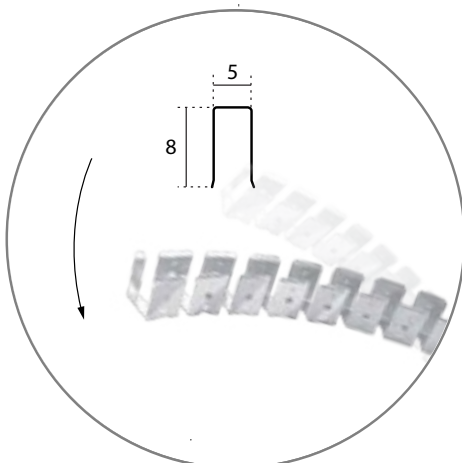

- ✓ High luminous flux
- ✓ Soft and uniform lighting effect
- ✓ Waterproof rating
- ✓ Easy to bend to make shape
- ✓ Pure silicone material

LED NEON STRIP FLAT

SIDE 4×8MM 6W 24V IP67

General information

Application	Indoor / Outdoor
Dimensions	4×8mm
Cutting length	37.51mm
Length	5m/reel
FPC width	5mm
Material	Silicone
IP rating	IP67
Warranty	3 years
Origin	China

Cod.:65010803-051

ALUMINIUM PROFILE Π
FOR 4×8 NEON STRIP FLAT

Cod.:65010803-052

END CAPS 4×8mm

Cod.:E9010803-038

CURVED STAINLESS STEEL
PROFILE 4×8 NEON LIGHT 1m

Cod.:E9010803-037

PROFILE FOR NEON STRIP
4mm PVC 1m PC

Cod.:E9010803-039

Η εγκατάσταση του προϊόντος πρέπει να γίνεται από αδειούχο ηλεκτρολόγο εγκαταστάτη. / The product must be installed by a licensed electrical installer.

LED NEON STRIP FLAT

SIDE 4×8MM 6W 24V IP67

Κάμψη της ταινίας / Led Strip bending

Μην πιέζετε την ταινία
No pressing

Μην στρίβετε την ταινία
No twisting

Μην τεντώνετε την ταινία
No stretching

LED NEON STRIP FLAT

SIDE 4x8MM 6W 24V IP67

Μέθοδος κοπής / Cutting method