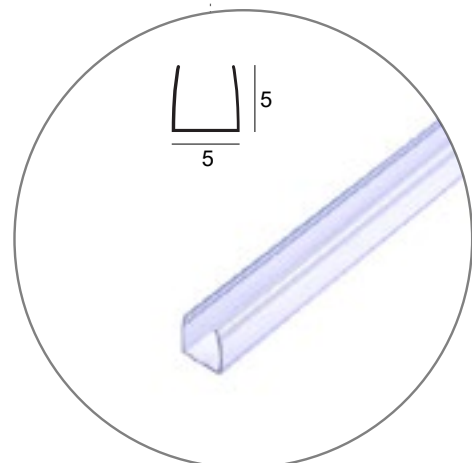

- ✓ High luminous flux
- ✓ Soft and uniform lighting effect
- ✓ Waterproof rating
- ✓ Easy to bend to make shape
- ✓ Pure silicone material

LED NEON STRIP FLAT

SIDE 4×8MM 6W 24V IP67

General information

Application	Indoor / Outdoor
Dimensions	4×8mm
Cutting length	37.51mm
Length	5m/reel
FPC width	5mm
Material	Silicone
IP rating	IP67
Warranty	3 years
Origin	China

	Available colors	Code
	Ice Blue	E9010805-064
	Maldives Green	E9010805-065
	Golden Yellow	E9010805-066
	Pink	E9010805-067
	Lemon Yellow	E9010805-068

LED NEON STRIP FLAT

SIDE 4×8MM 6W 24V IP67

TRIMLESS PROFILE
FOR 4×8 NEON STRIP FLAT

Cod.:65010803-051

ALUMINIUM PROFILE Π
FOR 4×8 NEON STRIP FLAT

Cod.:65010803-052

END CAPS 4×8mm

Cod.:E9010803-038

CURVED STAINLESS STEEL
PROFILE 4×8 NEON LIGHT 1m

Cod.:E9010803-037

PROFILE FOR NEON STRIP
4mm PVC 1m PC

Cod.:E9010803-039

Η εγκατάσταση του προϊόντος πρέπει να γίνεται από αδειούχο ηλεκτρολόγο εγκαταστάτη. / The product must be installed by a licensed electrical installer.

LED NEON STRIP FLAT

SIDE 4×8MM 6W 24V IP67