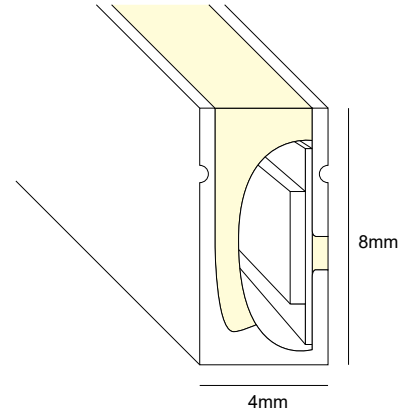

LED NEON STRIP FLAT
SIDE 4×8MM 6W 24V IP67

LED NEON STRIP FLAT

SIDE 4×8MM 6W 24V IP67

Benefit from the incredible variety of Led and Neon Strips BARISLIGHT offers, with which you can make colorful and stylish creations, thanks to their endless possibilities for indoor and outdoor lighting. They can be bent in any shape and used to make inscriptions, decorate the exterior space and create original hidden and linear lighting.

- ✓ High luminous flux
- ✓ Soft and uniform lighting effect
- ✓ Waterproof rating
- ✓ Easy to bend to make shape
- ✓ Pure silicone material

LED NEON STRIP FLAT

SIDE 4×8MM 6W 24V IP67

General information

Application	Indoor / Outdoor
Dimensions	4×8mm
Cutting length	37.51mm
Length	5m/reel
FPC width	5mm
Material	Silicone
IP rating	IP67
Warranty	3 years
Origin	China