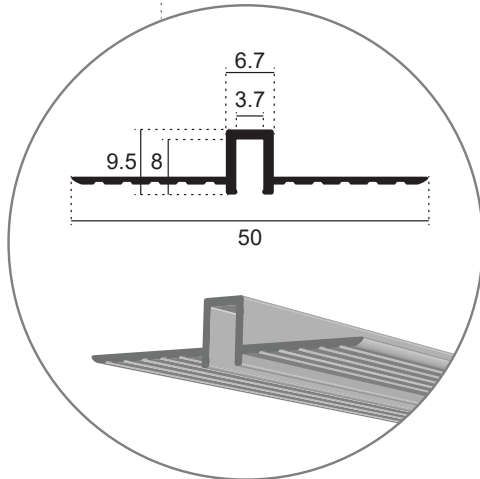

- ✓ High luminous flux
- ✓ Soft and uniform lighting effect
- ✓ Waterproof rating
- ✓ Easy to bend to make shape
- ✓ Pure silicone material

LED NEON STRIP FLAT

SIDE 4×8MM 6W 24V IP67

General information

Application	Indoor / Outdoor
Dimensions	4×8mm
Cutting length	37.51mm
Length	5m/reel
FPC width	5mm
Material	Silicone
IP rating	IP67
Warranty	3 years
Origin	China

Illuminant

LED	2835SMD LED
Voltage	24V
LED quantity	168 LEDs/m
Wattage	6W/m
Output	Lumen 600lm/m
Beam Angle	120°

LED NEON STRIP FLAT

SIDE 4×8MM 6W 24V IP67

	Available colors	Code
	3000K	E9010805-058
	4000K	E9010805-059
	6000K	E9010805-060
	Blue	E9010805-061
	Green	E9010805-062
	Red	E9010805-063

	Available colors	Code
	Ice Blue	E9010805-064
	Maldives Green	E9010805-065
	Golden Yellow	E9010805-066
	Pink	E9010805-067
	Lemon Yellow	E9010805-068

LED NEON STRIP FLAT

SIDE 4×8MM 6W 24V IP67

TRIMLESS PROFILE
FOR 4×8 NEON STRIP FLAT

Cod.:65010803-051

ALUMINIUM PROFILE Π
FOR 4×8 NEON STRIP FLAT

Cod.:65010803-052

END CAPS 4×8mm

Cod.:E9010803-038

CURVED STAINLESS STEEL
PROFILE 4×8 NEON LIGHT 1m

Cod.:E9010803-037

PROFILE FOR NEON STRIP
4mm PVC 1m PC