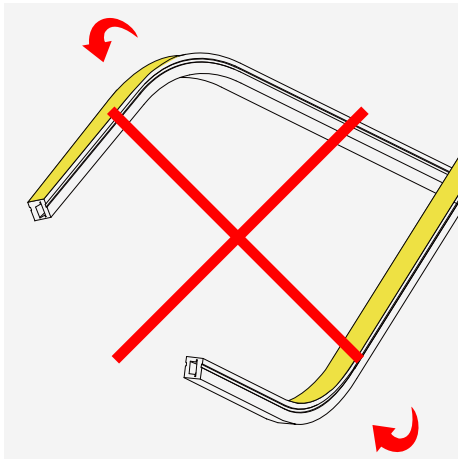

- ✓ High luminous flux
- ✓ Soft and uniform lighting effect
- ✓ Waterproof rating
- ✓ Easy to bend to make shape
- ✓ Pure silicone material

LED NEON STRIP FLAT

SIDE 4×8MM 6W 24V IP67

General information

Application	Indoor / Outdoor
Dimensions	4×8mm
Cutting length	37.51mm
Length	5m/reel
FPC width	5mm
Material	Silicone
IP rating	IP67
Warranty	3 years
Origin	China

Cod.:65010803-051

ALUMINIUM PROFILE Π
FOR 4×8 NEON STRIP FLAT

Cod.:65010803-052

END CAPS 4×8mm

Cod.:E9010803-038

CURVED STAINLESS STEEL
PROFILE 4×8 NEON LIGHT 1m

Cod.:E9010803-037

PROFILE FOR NEON STRIP
4mm PVC 1m PC

Cod.:E9010803-039

Η εγκατάσταση του προϊόντος πρέπει να γίνεται από αδειούχο ηλεκτρολόγο εγκαταστάτη. / The product must be installed by a licensed electrical installer.

LED NEON STRIP FLAT

SIDE 4×8MM 6W 24V IP67

Κάμψη της ταινίας / Led Strip bending

Μην πιέζετε την ταινία
No pressing

Μην στρίβετε την ταινία
No twisting

Μην τεντώνετε την ταινία
No stretching

LED NEON STRIP FLAT

SIDE 4x8MM 6W 24V IP67

Μέθοδος κοπής / Cutting method