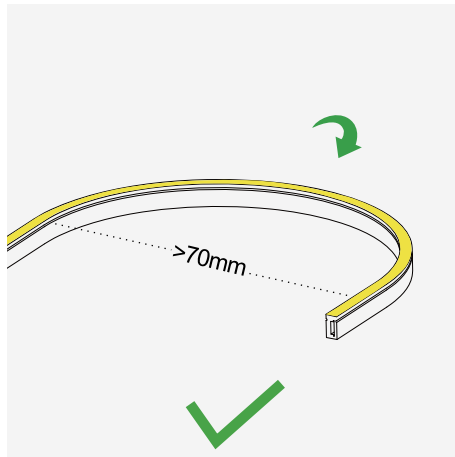

- ✓ High luminous flux
- ✓ Soft and uniform lighting effect
- ✓ Waterproof rating
- ✓ Easy to bend to make shape
- ✓ Pure silicone material

LED NEON STRIP FLAT

SIDE 4×8MM 6W 24V IP67

General information

Application	Indoor / Outdoor
Dimensions	4×8mm
Cutting length	37.51mm
Length	5m/reel
FPC width	5mm
Material	Silicone
IP rating	IP67
Warranty	3 years
Origin	China

Cod.:65010803-051

ALUMINIUM PROFILE Π
FOR 4×8 NEON STRIP FLAT

Cod.:65010803-052

END CAPS 4×8mm

Cod.:E9010803-038

CURVED STAINLESS STEEL
PROFILE 4×8 NEON LIGHT 1m

Cod.:E9010803-037

PROFILE FOR NEON STRIP
4mm PVC 1m PC

Cod.:E9010803-039

Η εγκατάσταση του προϊόντος πρέπει να γίνεται από αδειούχο ηλεκτρολόγο εγκαταστάτη. / The product must be installed by a licensed electrical installer.

LED NEON STRIP FLAT

SIDE 4×8MM 6W 24V IP67

Κάμψη της ταινίας / Led Strip bending

Μην πιέζετε την ταινία
No pressing

Μην στρίβετε την ταινία
No twisting

Μην τεντώνετε την ταινία
No stretching

LED NEON STRIP FLAT

SIDE 4x8MM 6W 24V IP67

Μέθοδος κοπής / Cutting method