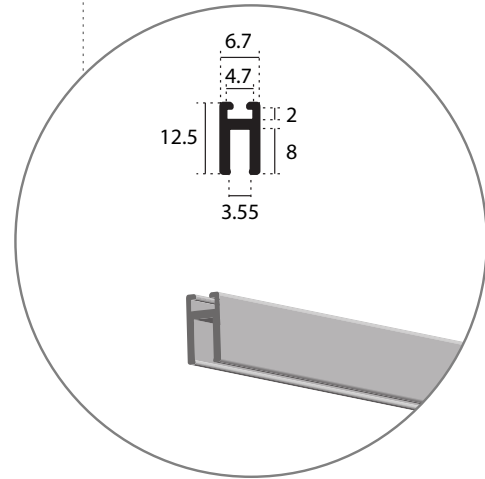

Cod.:65010803-052

END CAPS 4×8mm

Cod.:E9010803-038