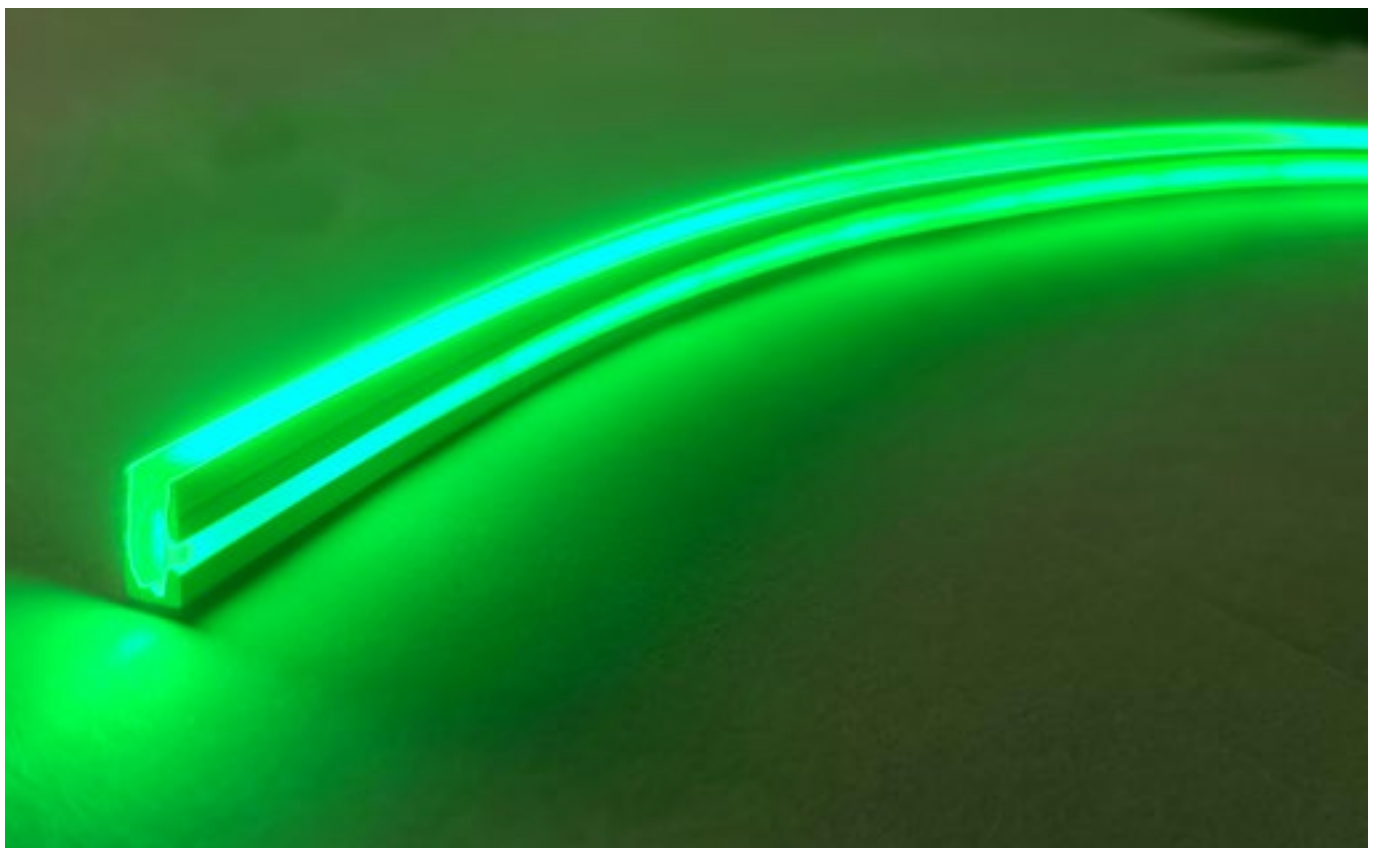

LED NEON STRIP FLAT
SIDE 4×8MM 6W 24V IP67

LED NEON STRIP FLAT

SIDE 4×8MM 6W 24V IP67

Benefit from the incredible variety of Led and Neon Strips BARISLIGHT offers, with which you can make colorful and stylish creations, thanks to their endless possibilities for indoor and outdoor lighting. They can be bent in any shape and used to make inscriptions, decorate the exterior space and create original hidden and linear lighting.

- ✓ High luminous flux
- ✓ Soft and uniform lighting effect
- ✓ Waterproof rating
- ✓ Easy to bend to make shape
- ✓ Pure silicone material

LED NEON STRIP FLAT

SIDE 4×8MM 6W 24V IP67

General information

Application	Indoor / Outdoor
Dimensions	4×8mm
Cutting length	37.51mm
Length	5m/reel
FPC width	5mm
Material	Silicone
IP rating	IP67
Warranty	3 years
Origin	China

Illuminant

LED	2835SMD LED
Voltage	24V
LED quantity	168 LEDs/m
Wattage	6W/m
Output	Lumen 600lm/m
Beam Angle	120°

LED NEON STRIP FLAT

SIDE 4×8MM 6W 24V IP67

	Available colors	Code
	3000K	E9010805-058
	4000K	E9010805-059
	6000K	E9010805-060
	Blue	E9010805-061
	Green	E9010805-062
	Red	E9010805-063

	Available colors	Code
	Ice Blue	E9010805-064
	Maldives Green	E9010805-065
	Golden Yellow	E9010805-066
	Pink	E9010805-067
	Lemon Yellow	E9010805-068

LED NEON STRIP FLAT

SIDE 4×8MM 6W 24V IP67

TRIMLESS PROFILE
FOR 4×8 NEON STRIP FLAT