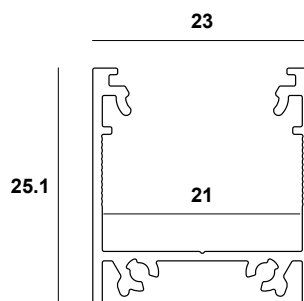

## LED PROFILE LINEA20 23X25.1 EF/TY

SKU:  Anodized: L7010803-104 (2m), L7010803-109 (3m),  Black: L7010803-112 (2m),  White: L7010803-113 (2m)

Max  
20mm

Max Length  
μέγιστο μήκος

### ΓΕΝΙΚΕΣ ΠΛΗΡΟΦΟΡΙΕΣ / GENERAL INFORMATION

Υλικό / Material	Aluminium
Διαθέσιμα χρώματα / Available colors	Anodized, Black, White
Τύπος τοποθέτησης / Application	Indoor - outdoor / Surface Mounted
Διαστάσεις / Dimensions (H×W)	25.1 × 23 mm
Βάρος / Weight	273gr/m
Προέλευση / Origin	PL

### ΧΡΗΣΗ / TO BE USED WITH

cover							
	F click diffuser opal L7010803-145 (1m) L7010803-062 (2m) L7010803-119 (3m)	F click transparent L7010803-063	E slide frosted L7010803-014 (2m) L7010803-111 (3m)	E slide frosted (3m) L7010803-111	E slide opal L7010803-060	E slide transparent L7010803-061	E7 click diffuser opal L7010803-127
	end caps		mounting clips				
		Ending LINEA20 grey (1pc) L7010803-106		Mounting plate Y cone inox 1pc L7010803-140	Mounting plate T 1pc L7010803-131		