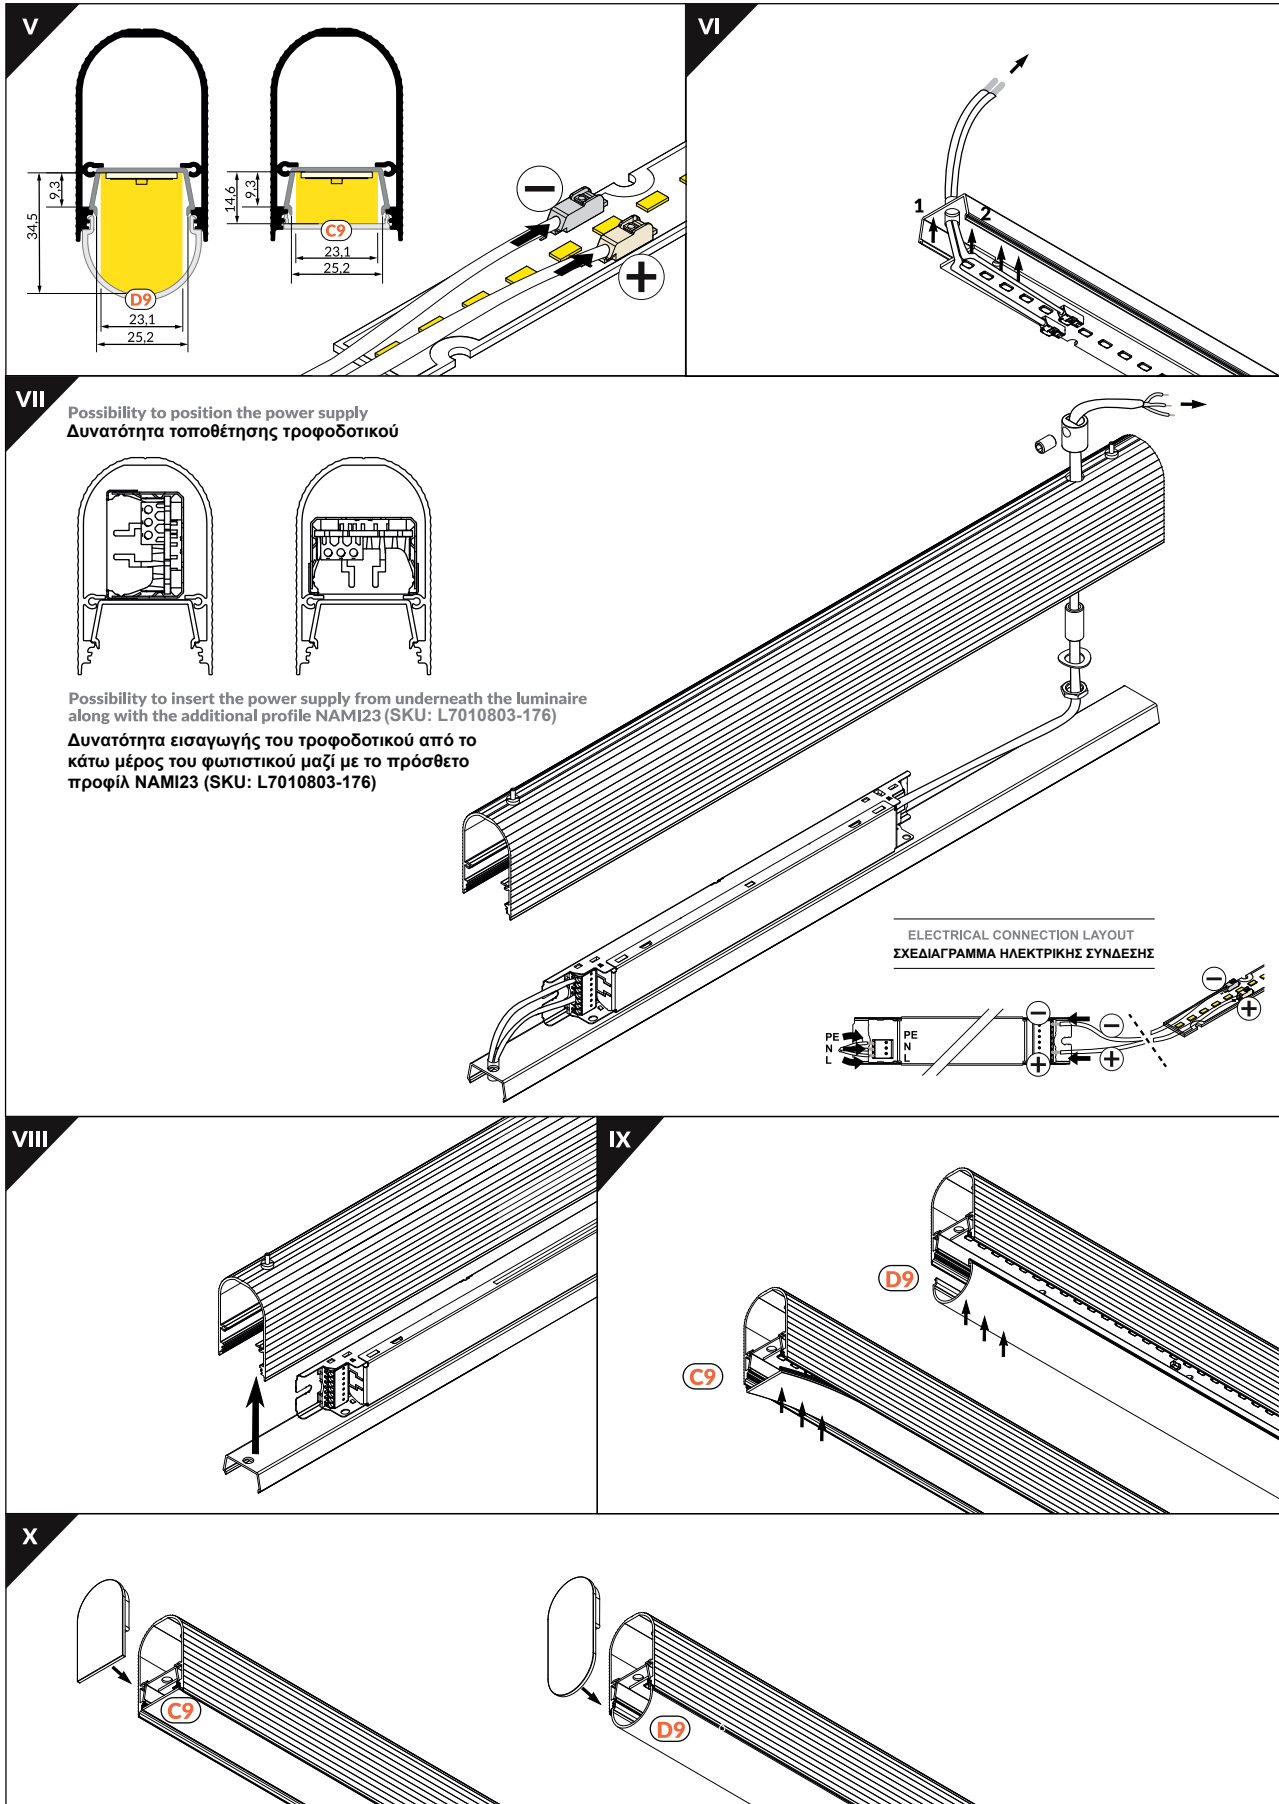

LED PROFILE NAMI23 CD-9 3000 3M MANUAL