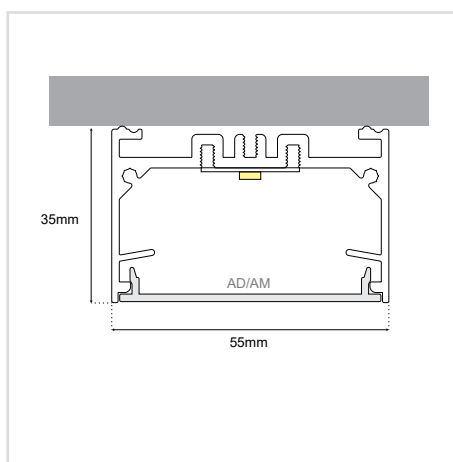

LENA SURFACE 55×35

ΠΕΡΙΕΧΟΜΕΝΑ / CONTENTS

DATASHEET	1
PRODUCT CODE GENERATOR	2
LUMEN OUTPUT TABLES	3
MANUAL	7

SKU: 5535-SF - XX-XX-XX-XX-XX-XX-XX

DATASHEET

GENERAL INFORMATION

APPLICATION	Indoor / Surface mounted
DIRECTION OF MOUNTING	Ceiling / Wall
MATERIAL	Extruded aluminium
PCB DETAILS	Zhaga-Compliant Dimensions
PROFILE DIMENSIONS (W×H)	55 × 35mm
IP RATING	IP20
CRI	Ra>80 (Ra>90 on request)
VOLTAGE	230VAC
LUMEN OUTPUT / W	Up to 195 Lm/W
LIFE TIME	72000 hours
WARRANTY	5 years
ORIGIN	Greece

1A (13,5 W/m) | **1B** (20 W/m)

2A (40,5 W/m) | **2B** (60,5 W/m)

c. ΜΗΚΟΣ | LENGTH

Διατίθεται και σε μήκη πολλαπλάσια των 14 εκατοστών έως ~600cm. | Available in lengths multiple of 14 centimeters up to ~600cm.