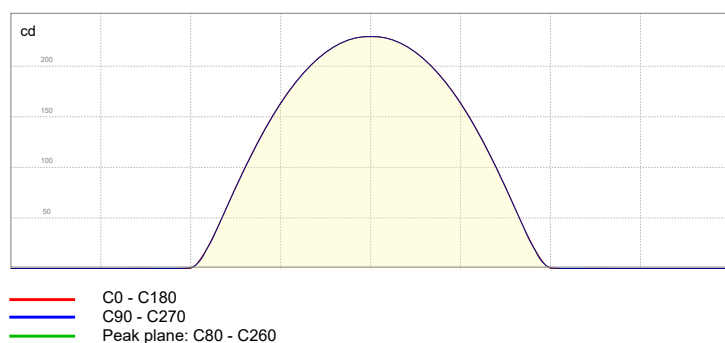

LINEAR INTENSITY DISTRIBUTION DIAGRAM