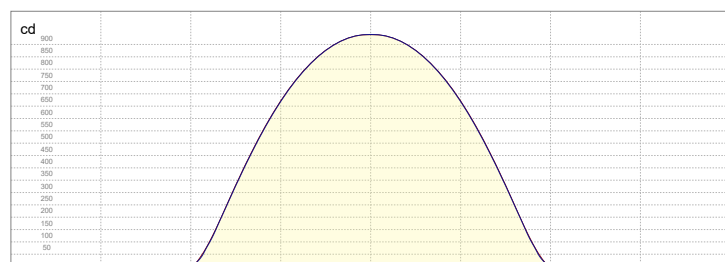

LINEAR INTENSITY DISTRIBUTION DIAGRAM

— C0 - C180
— C90 - C270
— Peak plane: C80 - C260