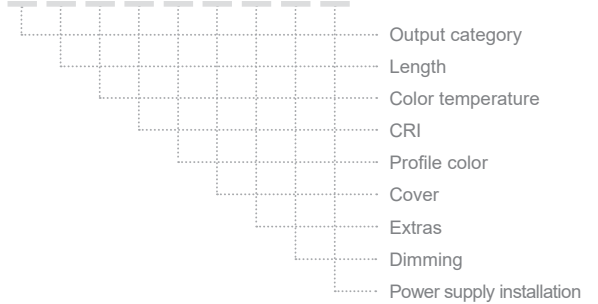

DATASHEET

GENERAL INFORMATION

| | |
|--------------------------|----------------------------|
| APPLICATION | Indoor / Surface mounted |
| DIRECTION OF MOUNTING | Ceiling / Wall |
| MATERIAL | Extruded aluminium |
| PCB DETAILS | Zhaga-Compliant Dimensions |
| PROFILE DIMENSIONS (W×H) | 55 × 35mm |
| IP RATING | IP20 |
| VOLTAGE | 230VAC |
| LUMEN OUTPUT / W | Up to 195 Lm/W |
| LIFE TIME | 72000 hours |
| WARRANTY | 5 years |
| ORIGIN | Greece |