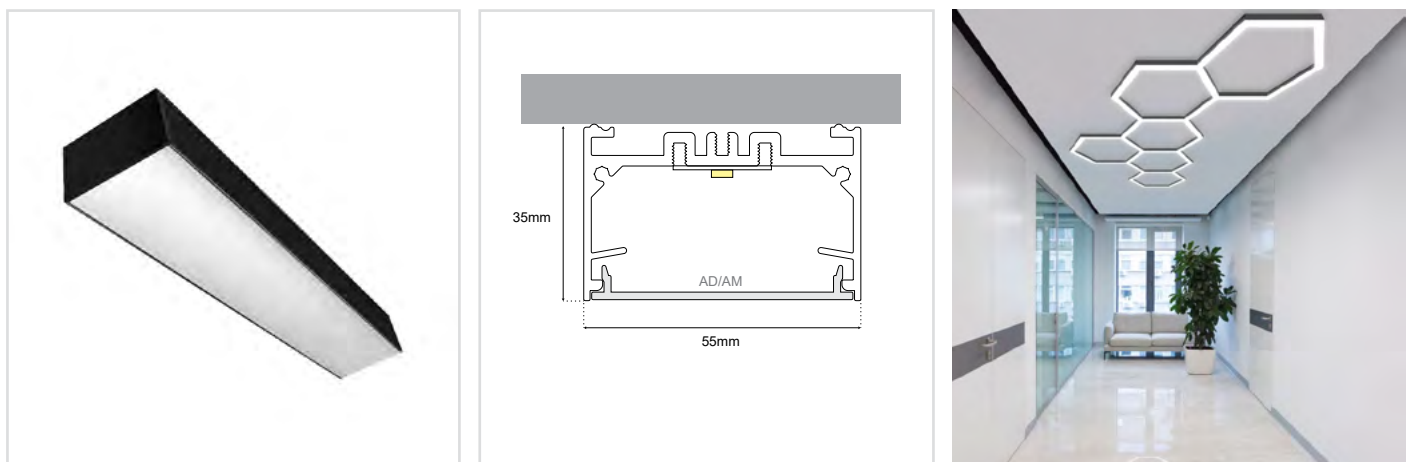

DATASHEET

GENERAL INFORMATION

| | |
|--------------------------|----------------------------|
| APPLICATION | Indoor / Surface mounted |
| DIRECTION OF MOUNTING | Ceiling / Wall |
| MATERIAL | Extruded aluminium |
| PCB DETAILS | Zhaga-Compliant Dimensions |
| PROFILE DIMENSIONS (W×H) | 55 × 35mm |
| IP RATING | IP20 |
| VOLTAGE | 230VAC |
| LUMEN OUTPUT / W | Up to 195 Lm/W |
| LIFE TIME | 72000 hours |
| WARRANTY | 5 years |
| ORIGIN | Greece |