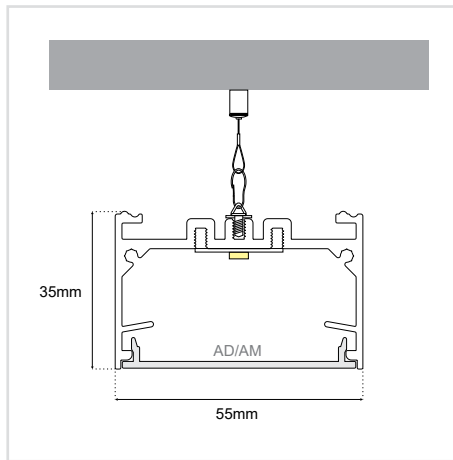

LENA SUSPENDED 55×35

ΠΕΡΙΕΧΟΜΕΝΑ / CONTENTS

DATASHEET	1
PRODUCT CODE GENERATOR	2
LUMEN OUTPUT TABLES	3
MANUAL	7

SKU: **S5535-SPD** - XX-XX-XX-XX-XX-XX-XX

DATASHEET

GENERAL INFORMATION

APPLICATION	Indoor / Suspended
DIRECTION OF MOUNTING	Ceiling
MATERIAL	Extruded aluminium
PCB DETAILS	Zhaga-Compliant Dimensions
PROFILE DIMENSIONS (W×H)	55 × 35mm
IP RATING	IP20
CRI	Ra>80 (Ra>90 on request)
VOLTAGE	230VAC
LUMEN OUTPUT / W	Up to 195 Lm/W
LIFE TIME	72000 hours
WARRANTY	5 years
ORIGIN	Greece