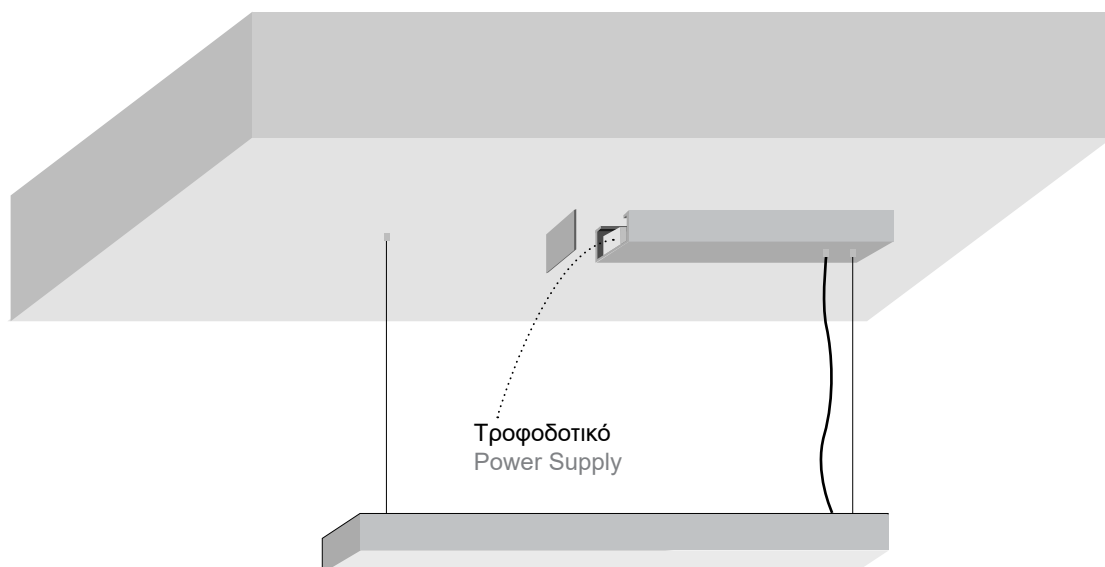

LENA SUSPENDED 55×35 MANUAL

ΤΟΠΟΘΕΤΗΣΗ ΤΡΟΦΟΔΟΤΙΚΟΥ ΣΕ ΡΟΖΕΤΑ ΣΤΗΝ ΟΡΟΦΗ APPLICATION OF POWER SUPPLY IN A ROSETTE ON THE CEILING