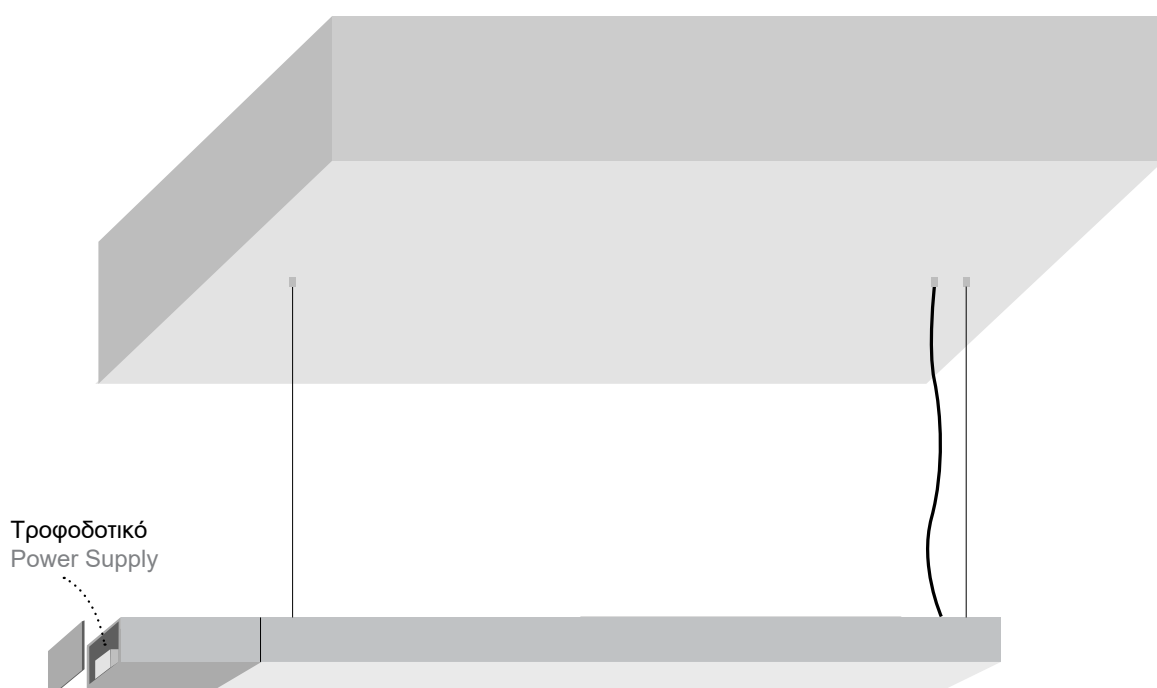

ΤΟΠΟΘΕΤΗΣΗ ΠΑΝΩ ΣΤΟ ΠΡΟΦΙΛ ΜΕ ΡΟΖΕΤΑ APPLICATION ON THE PROFILE INSIDE A ROSETTE

Η εγκατάσταση του προϊόντος πρέπει να γίνεται από αδειούχο ηλεκτρολόγο εγκαταστάτη. / The product must be installed by a licensed electrical installer.