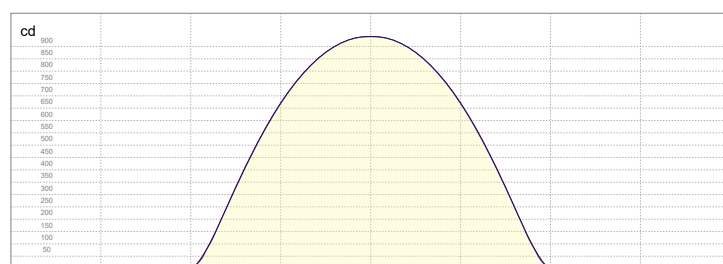

LINEAR INTENSITY DISTRIBUTION DIAGRAM

— C0 - C180
— C90 - C270
— Peak plane: C80 - C260