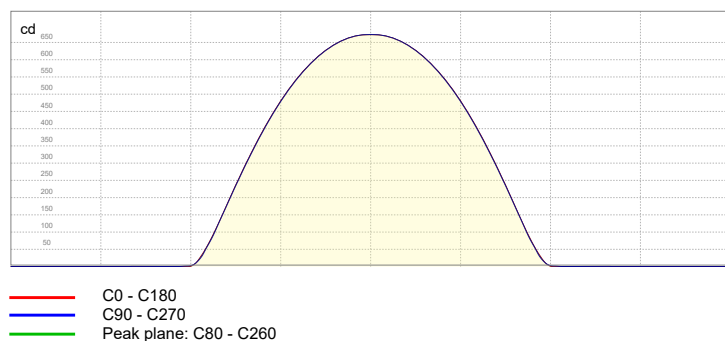

LINEAR INTENSITY DISTRIBUTION DIAGRAM