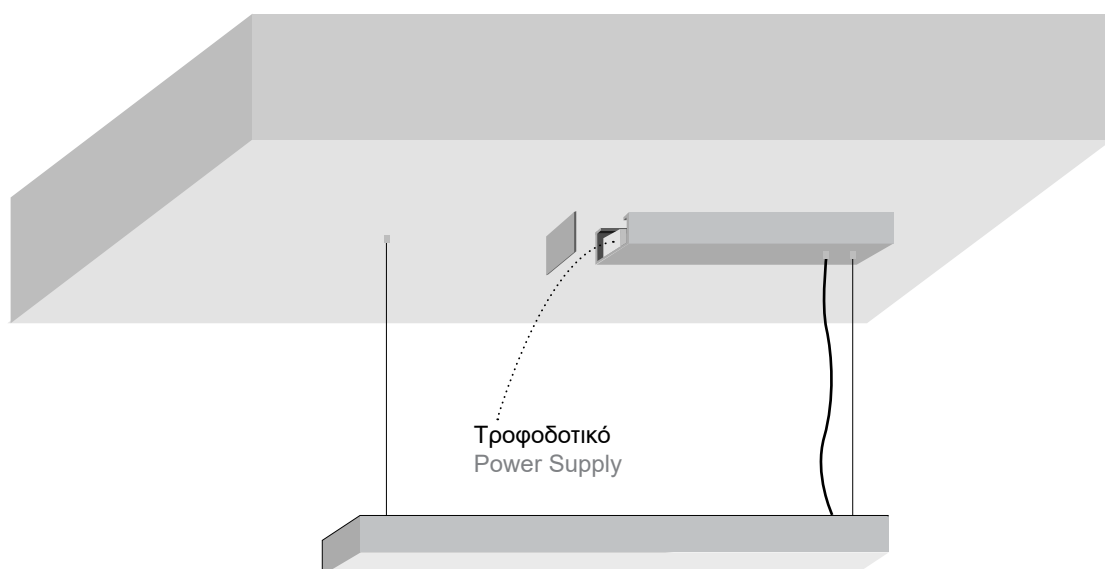

LENA SUSPENDED 55×35 MANUAL

ΤΟΠΟΘΕΤΗΣΗ ΤΡΟΦΟΔΟΤΙΚΟΥ ΣΕ ΡΟΖΕΤΑ ΣΤΗΝ ΟΡΟΦΗ APPLICATION OF POWER SUPPLY IN A ROSETTE ON THE CEILING