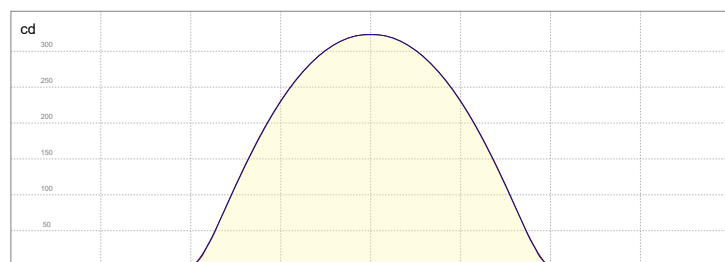

LINEAR INTENSITY DISTRIBUTION DIAGRAM

— C0 - C180
— C90 - C270
— Peak plane: C80 - C260