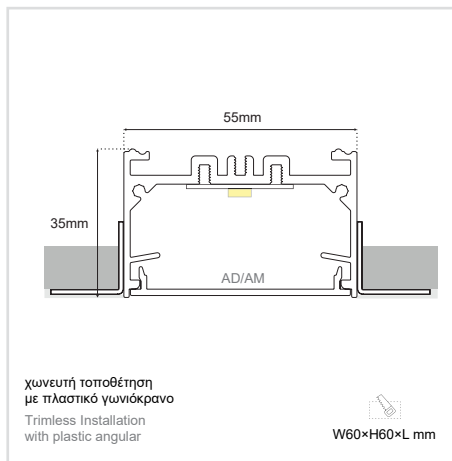

LENA TRIMLESS 55x35

ΠΕΡΙΕΧΟΜΕΝΑ / CONTENTS

DATASHEET	1
PRODUCT CODE GENERATOR	2
LUMEN OUTPUT TABLES	4
MANUAL FOR TRIMLESS INSTALLATION	8

SKU: T5535-TR- XX-XX-XX-XX-XX-XX

DATASHEET

GENERAL INFORMATION

APPLICATION	Indoor / Recessed Trimless
DIRECTION OF MOUNTING	Ceiling / Wall
MATERIAL	Extruded aluminium
PCB DETAILS	Zhaga-Compliant Dimensions
PROFILE DIMENSIONS (WxH)	55 x 35mm