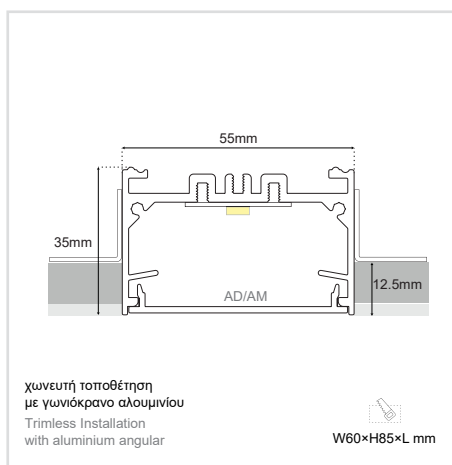

DATASHEET

GENERAL INFORMATION

APPLICATION	Indoor / Recessed Trimless
DIRECTION OF MOUNTING	Ceiling / Wall
MATERIAL	Extruded aluminium
PCB DETAILS	Zhaga-Compliant Dimensions
PROFILE DIMENSIONS (WxH)	55 x 35mm