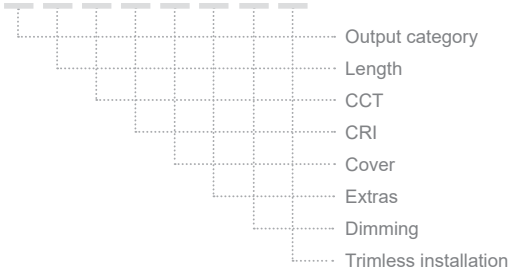

LENA TRIMLESS 55x35

ΠΕΡΙΕΧΟΜΕΝΑ / CONTENTS

DATASHEET	1
PRODUCT CODE GENERATOR	2
LUMEN OUTPUT TABLES	4
MANUAL FOR TRIMLESS INSTALLATION	8

SKU: T5535-TR- XX-XX-XX-XX-XX-XX-XX-XX