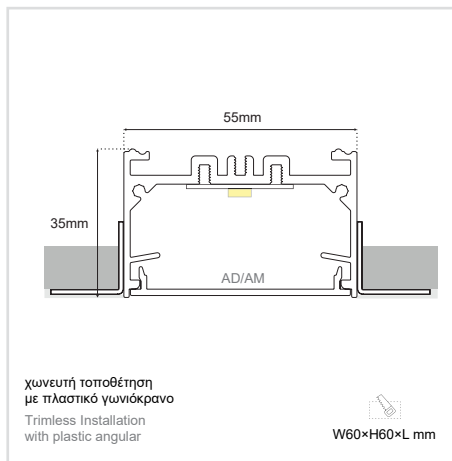

LENA TRIMLESS 55x35

ΠΕΡΙΕΧΟΜΕΝΑ / CONTENTS

DATASHEET	1
PRODUCT CODE GENERATOR	2
LUMEN OUTPUT TABLES	4
MANUAL FOR TRIMLESS INSTALLATION	8

SKU: T5535-TR- XX-XX-XX-XX-XX-XX-XX-XX

DATASHEET

GENERAL INFORMATION

APPLICATION	Indoor / Recessed Trimless
DIRECTION OF MOUNTING	Ceiling / Wall
MATERIAL	Extruded aluminium
PCB DETAILS	Zhaga-Compliant Dimensions
PROFILE DIMENSIONS (WxH)	55 x 35mm

LENA TRIMLESS 55x35 DATASHEET